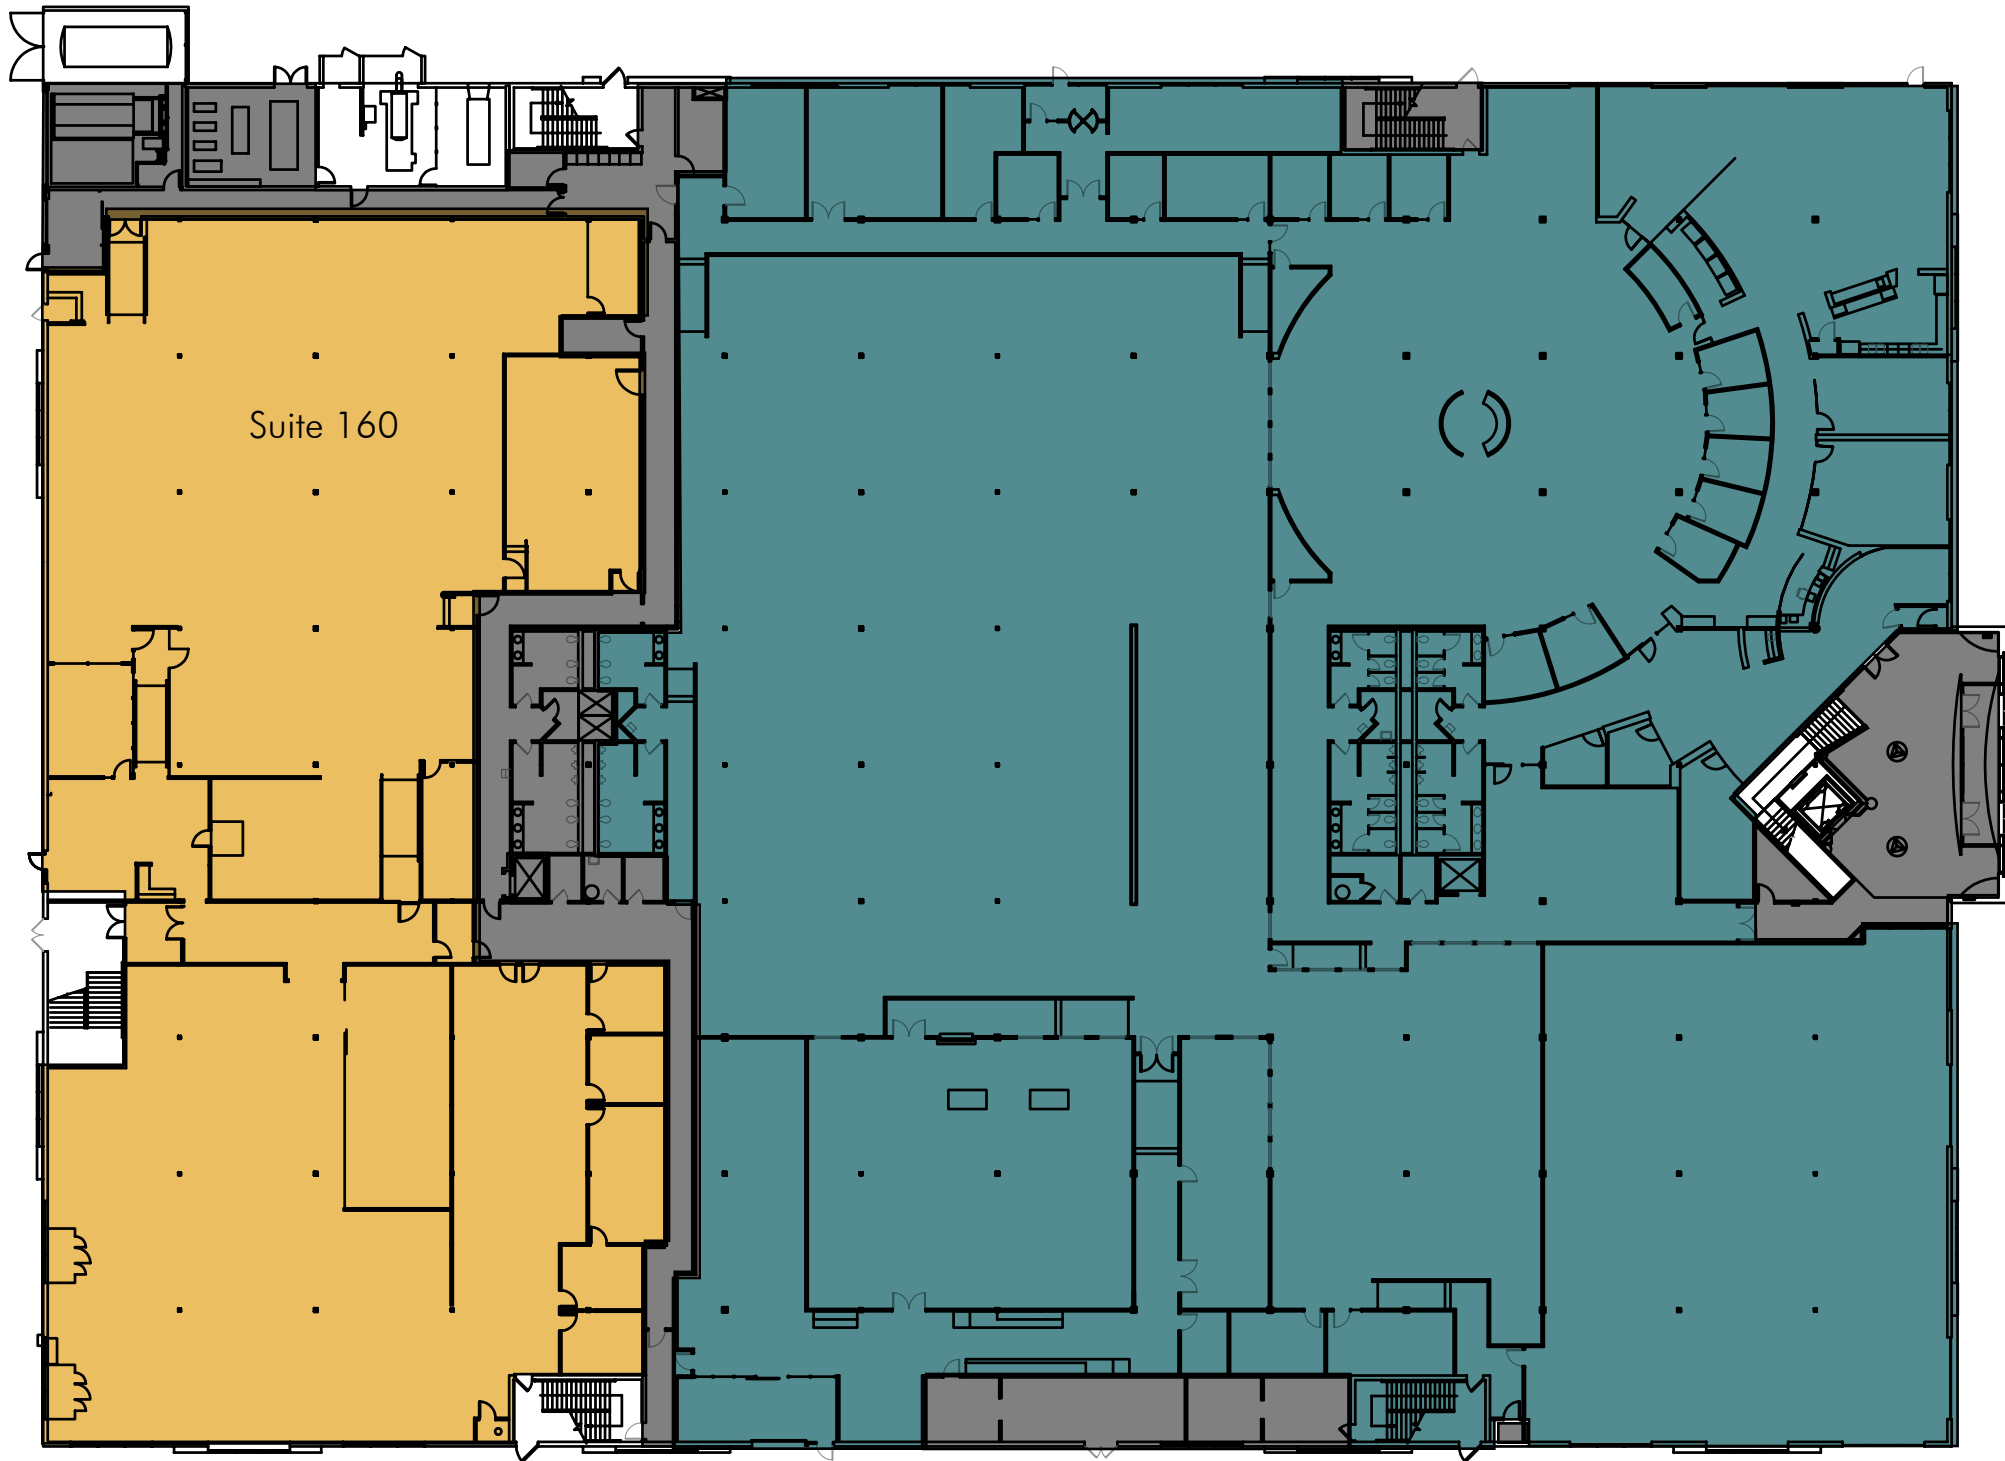

Riverfront Technical Park
2811 102nd Street
Seattle, WA 98168

- Common
- Leased
- Available

- SUITE 160
Square Footage: 23,775 rsf

First Floor

Riverfront Technical Park
2811 102nd Street
Seattle, WA 98168

-  Common
-  Leased
-  Available
 - Suite 230
Square Footage: 12,163 rsf
 - SUITE 250
Square Footage: 29,428 rsf

Second Floor