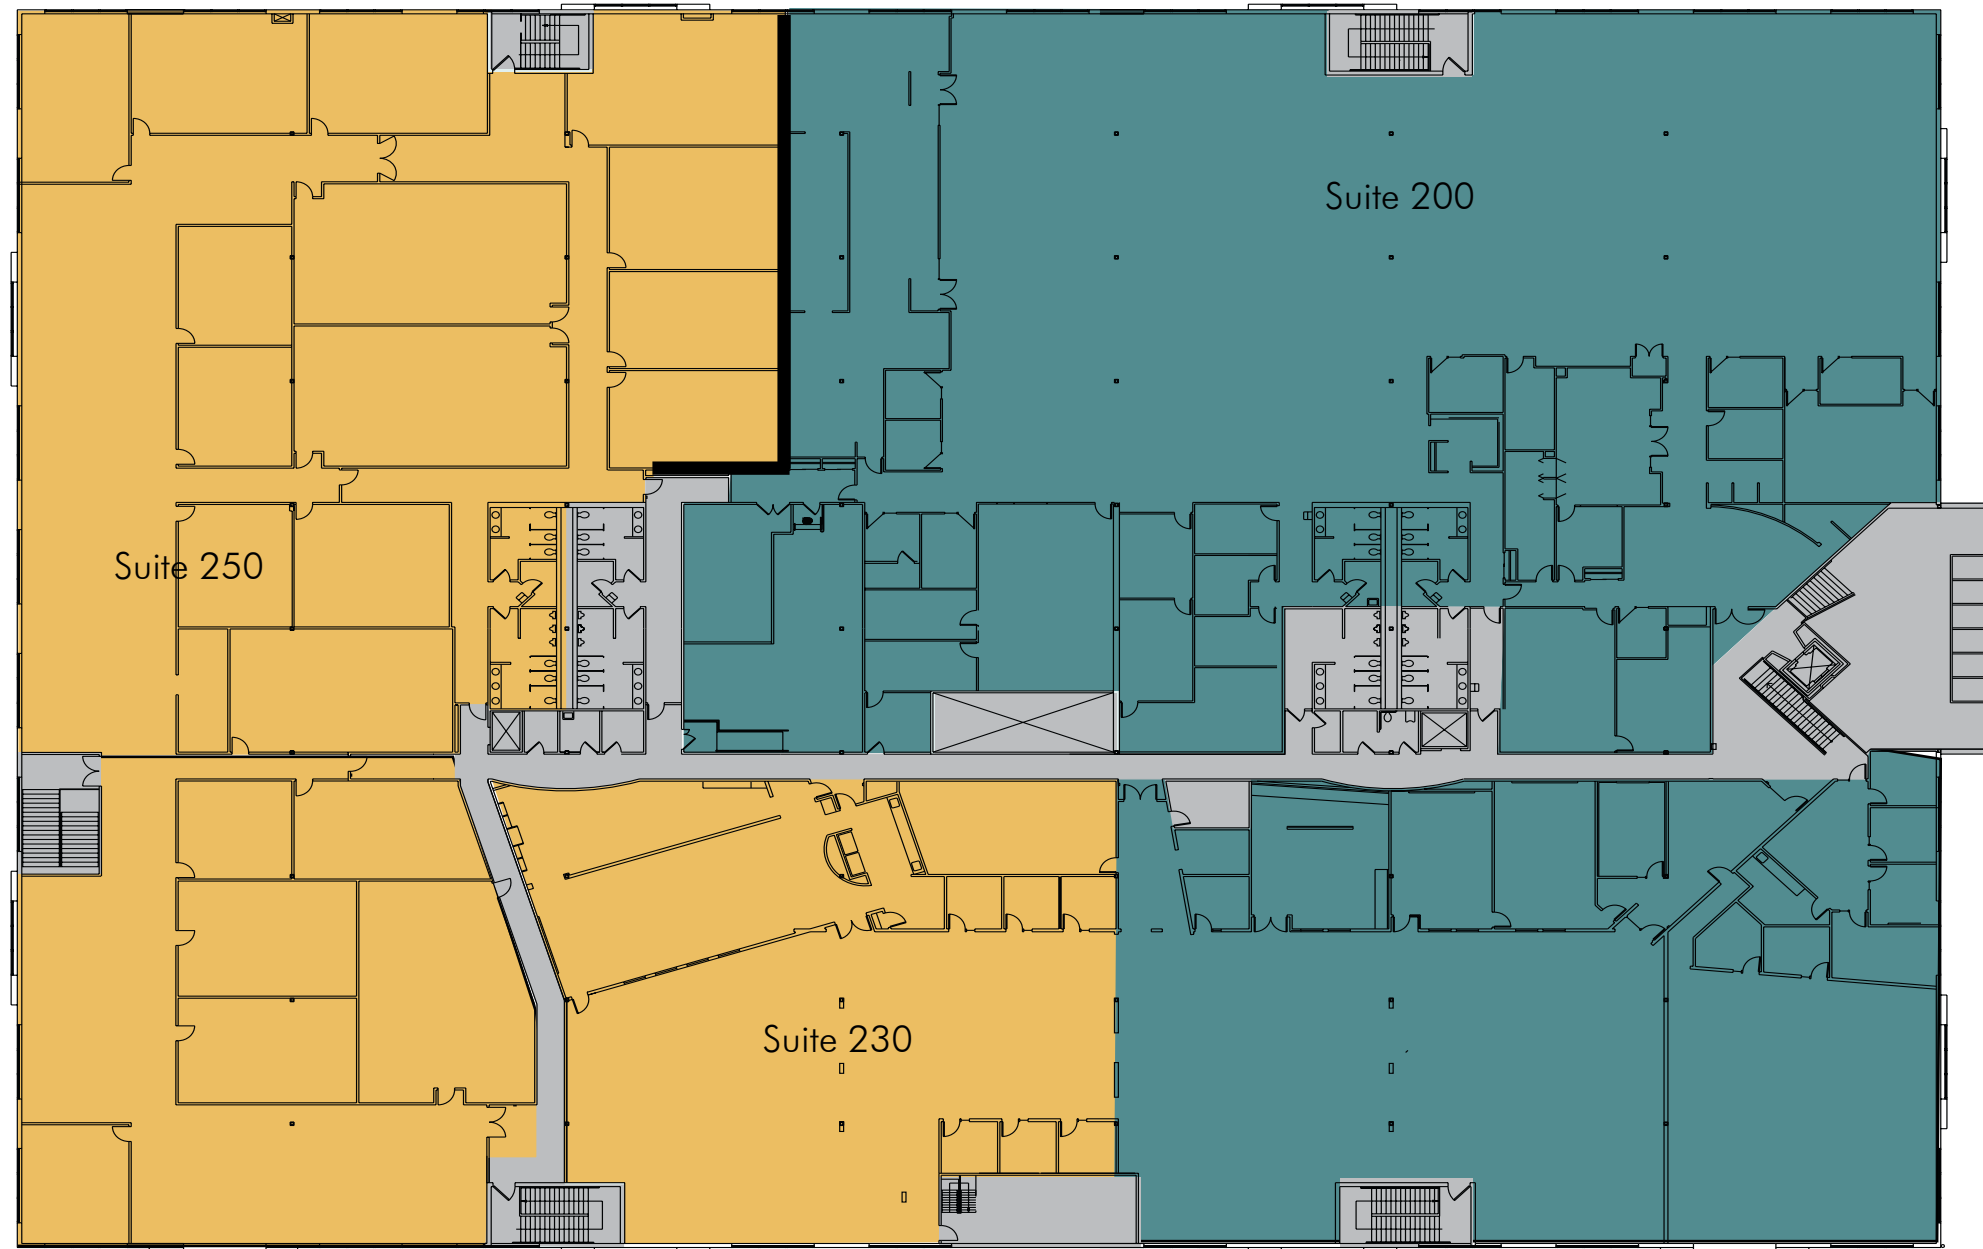

Riverfront Technical Park
2811 102nd Street
Seattle, WA 98168

- Common
- Leased
- Available
 - Suite 230
Square Footage: 12,163 rsf
 - SUITE 250
Square Footage: 29,428 sf

Second Floor