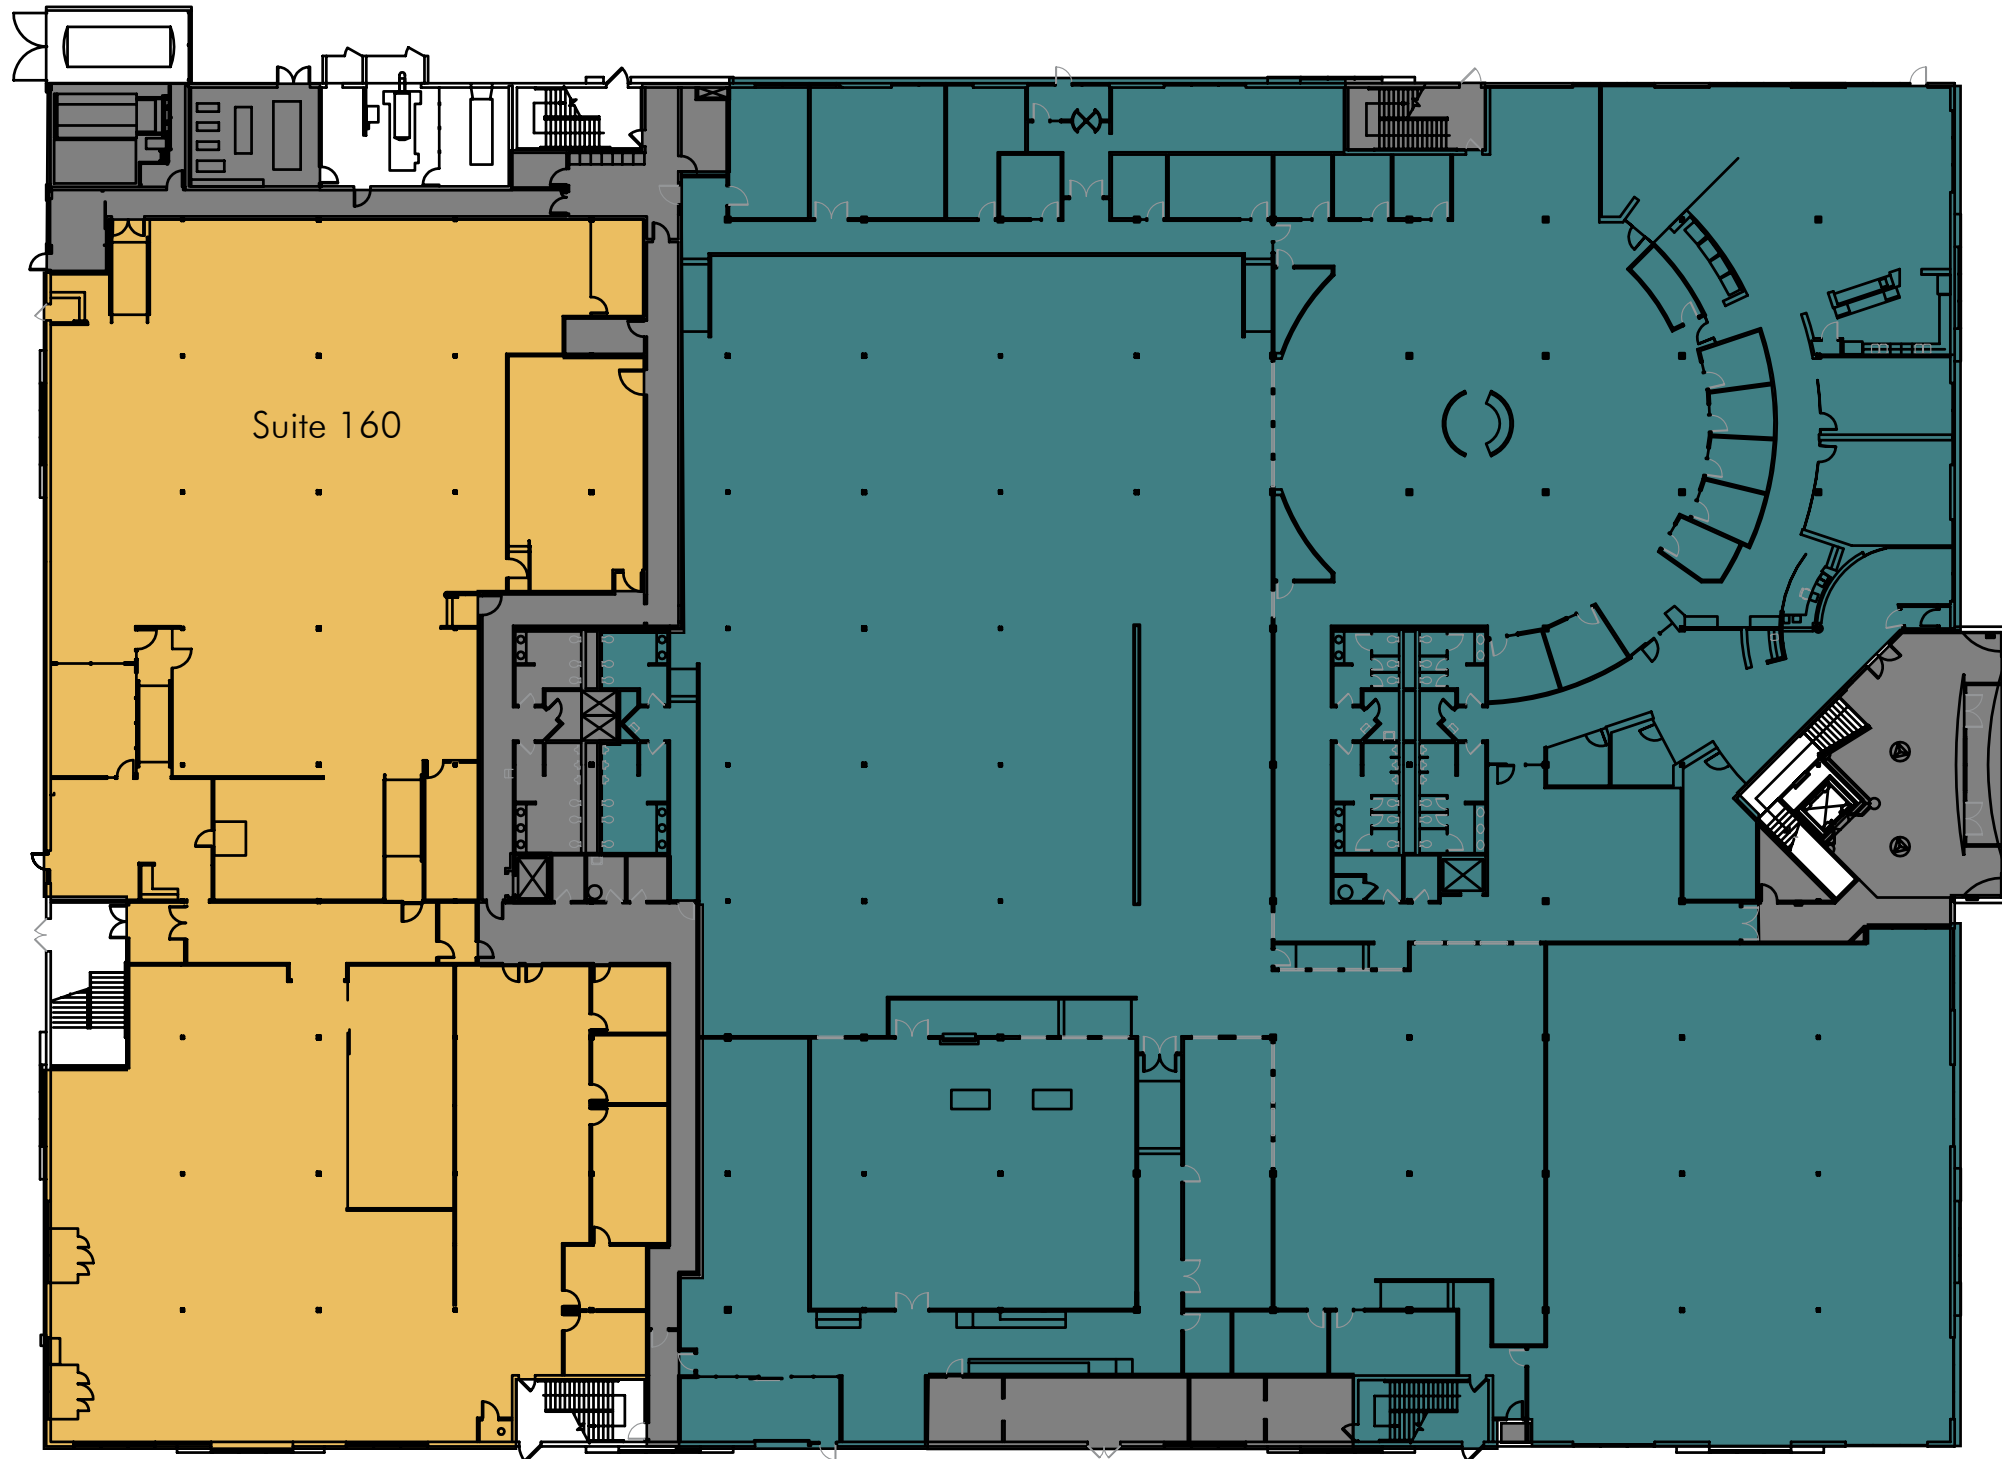

Riverfront Technical Park
2811 102nd PL
Seattle, WA 98168

- Common
- Leased
- Available

- SUITE 160
Square Footage: 23,775 rsf
21,892 usf

First Floor