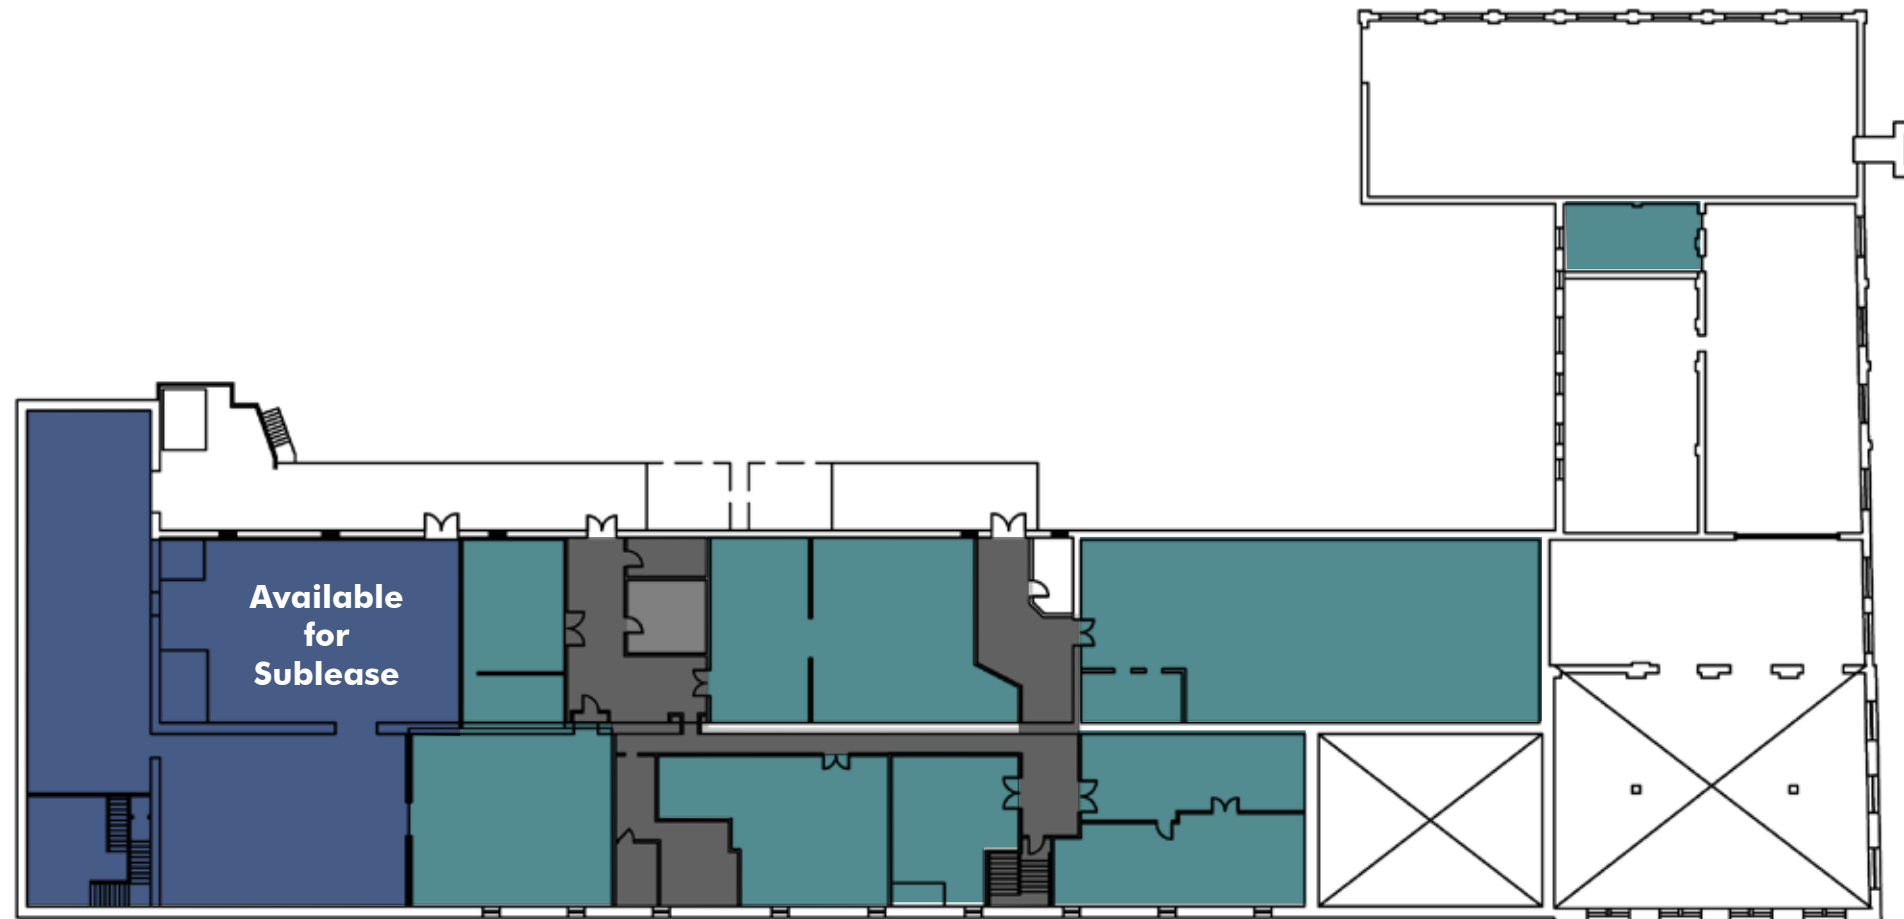

Malt House
5800-5890 Airport Way South
Seattle, Washington

- Common
- Leased
- Available

- Suite 104**
Square Footage: 543 usf
- Suite 165**
Square Footage: 1,925 usf
- Suite 170**
Square Footage: 1,317 usf

First Floor

Malt House
5800-5890 Airport Way South
Seattle, Washington

- Common
- Leased
- Available
- Sublease**
Square Footage: 5,874 usf

Second Floor