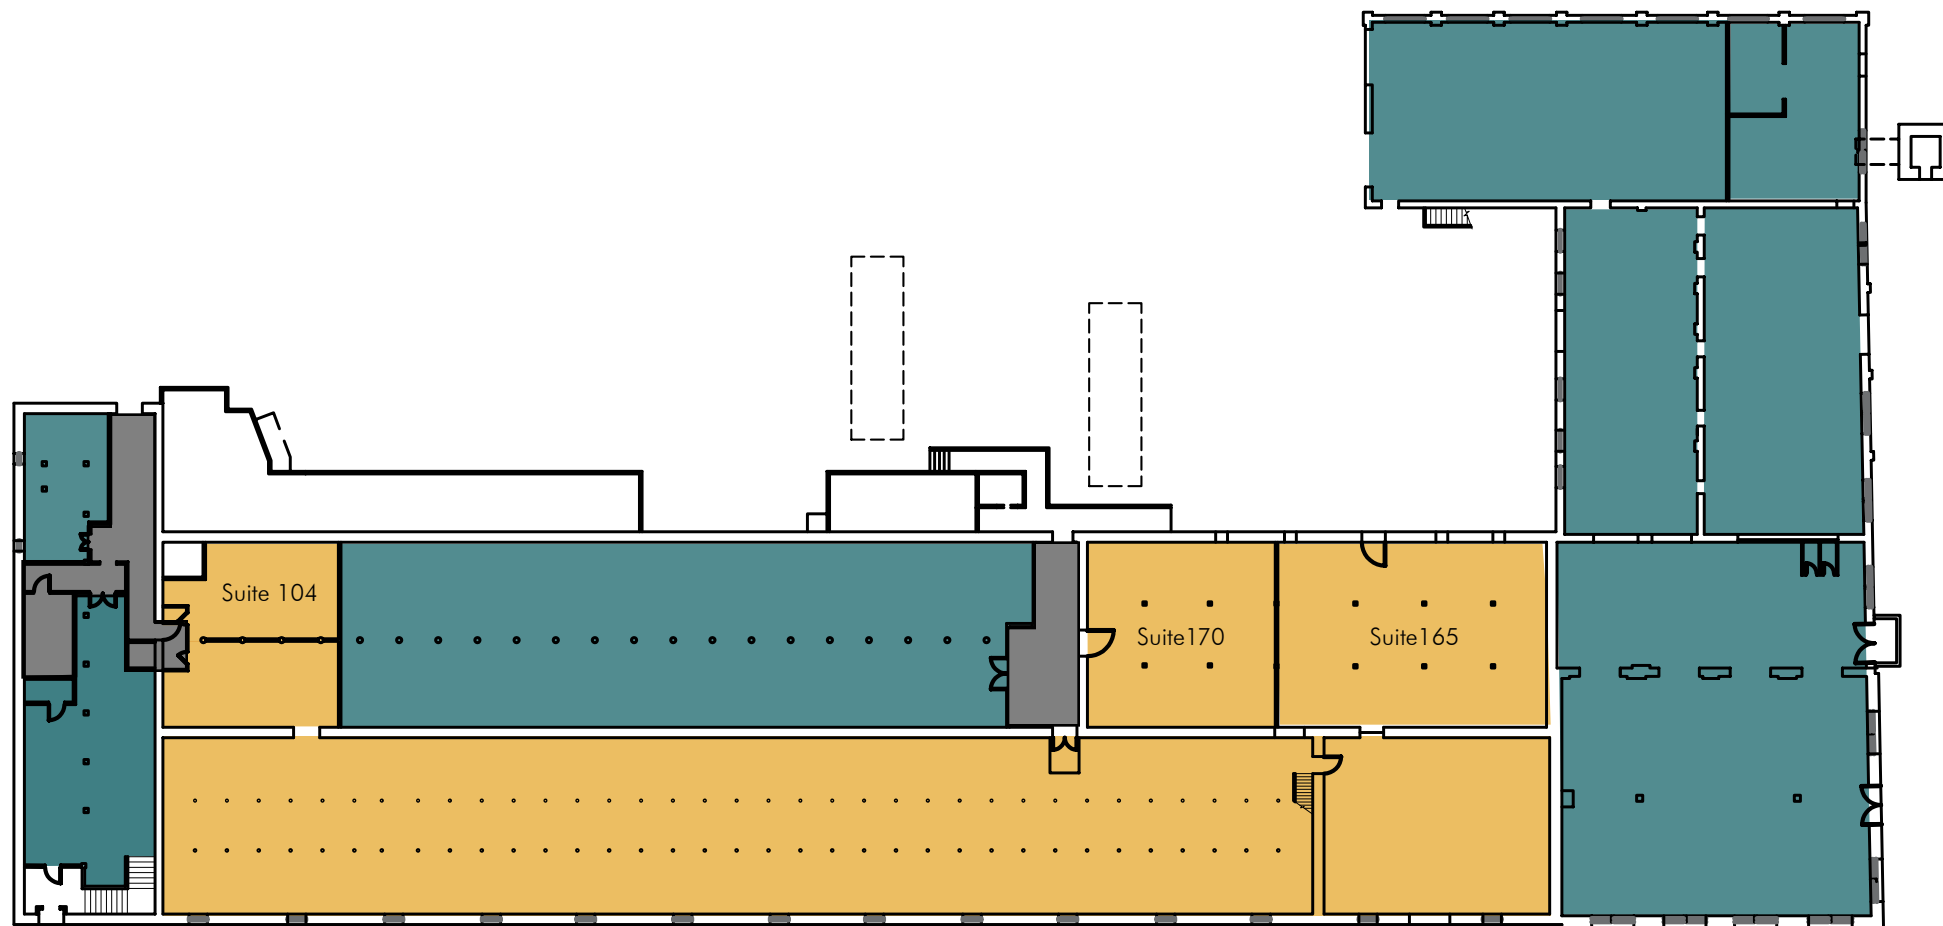

Malt House
5800-5890 Airport Way South
Seattle, Washington

- Common
- Leased
- Available

- Suite 104**
Square Footage: 543 usf
- Suite 165**
Square Footage: 1,925 usf
- Suite 170**
Square Footage: 1,317 usf

First Floor

Malt House
5800-5890 Airport Way South
Seattle, Washington

- Common
- Leased
- Available
- Sublease**
Square Footage: 5,874 usf

Second Floor