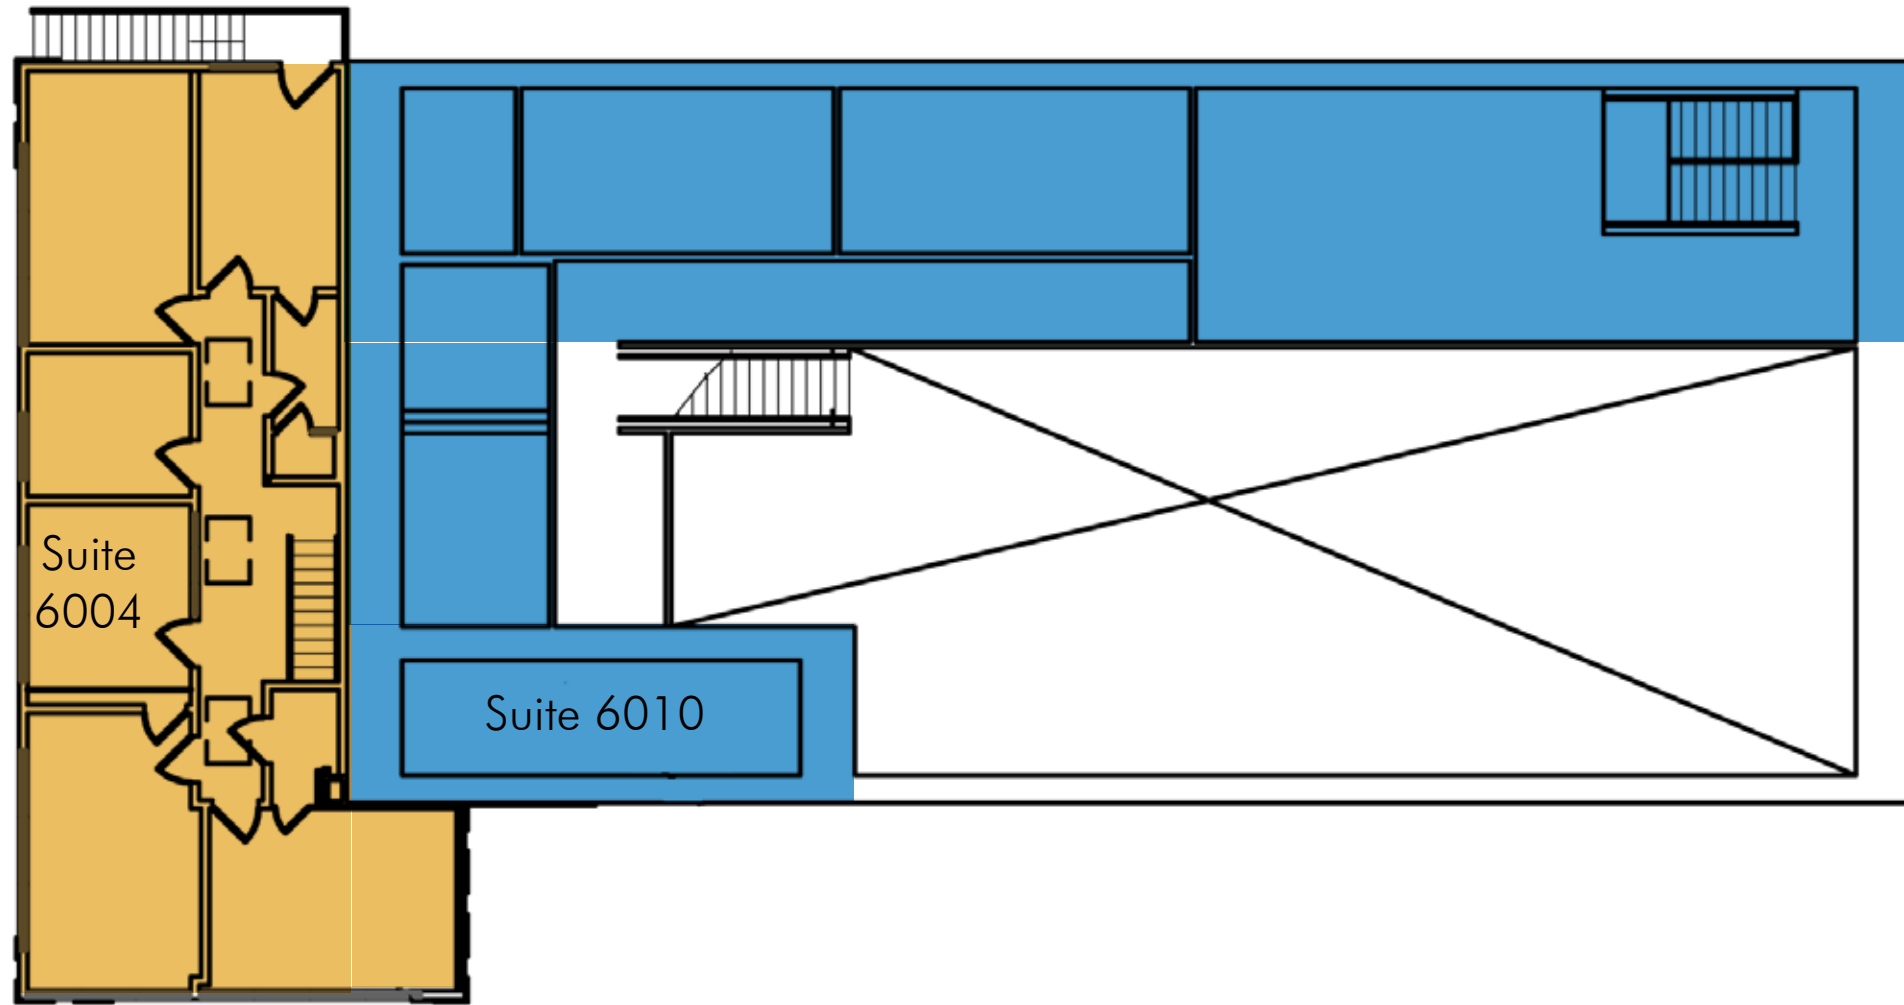

General Office
6010 Airport Way South
Seattle, Washington

Available

■ **Suite 6004** - Square Footage: 1,188 usf

■ **Suite 6010** - Square Footage: 1,879 usf