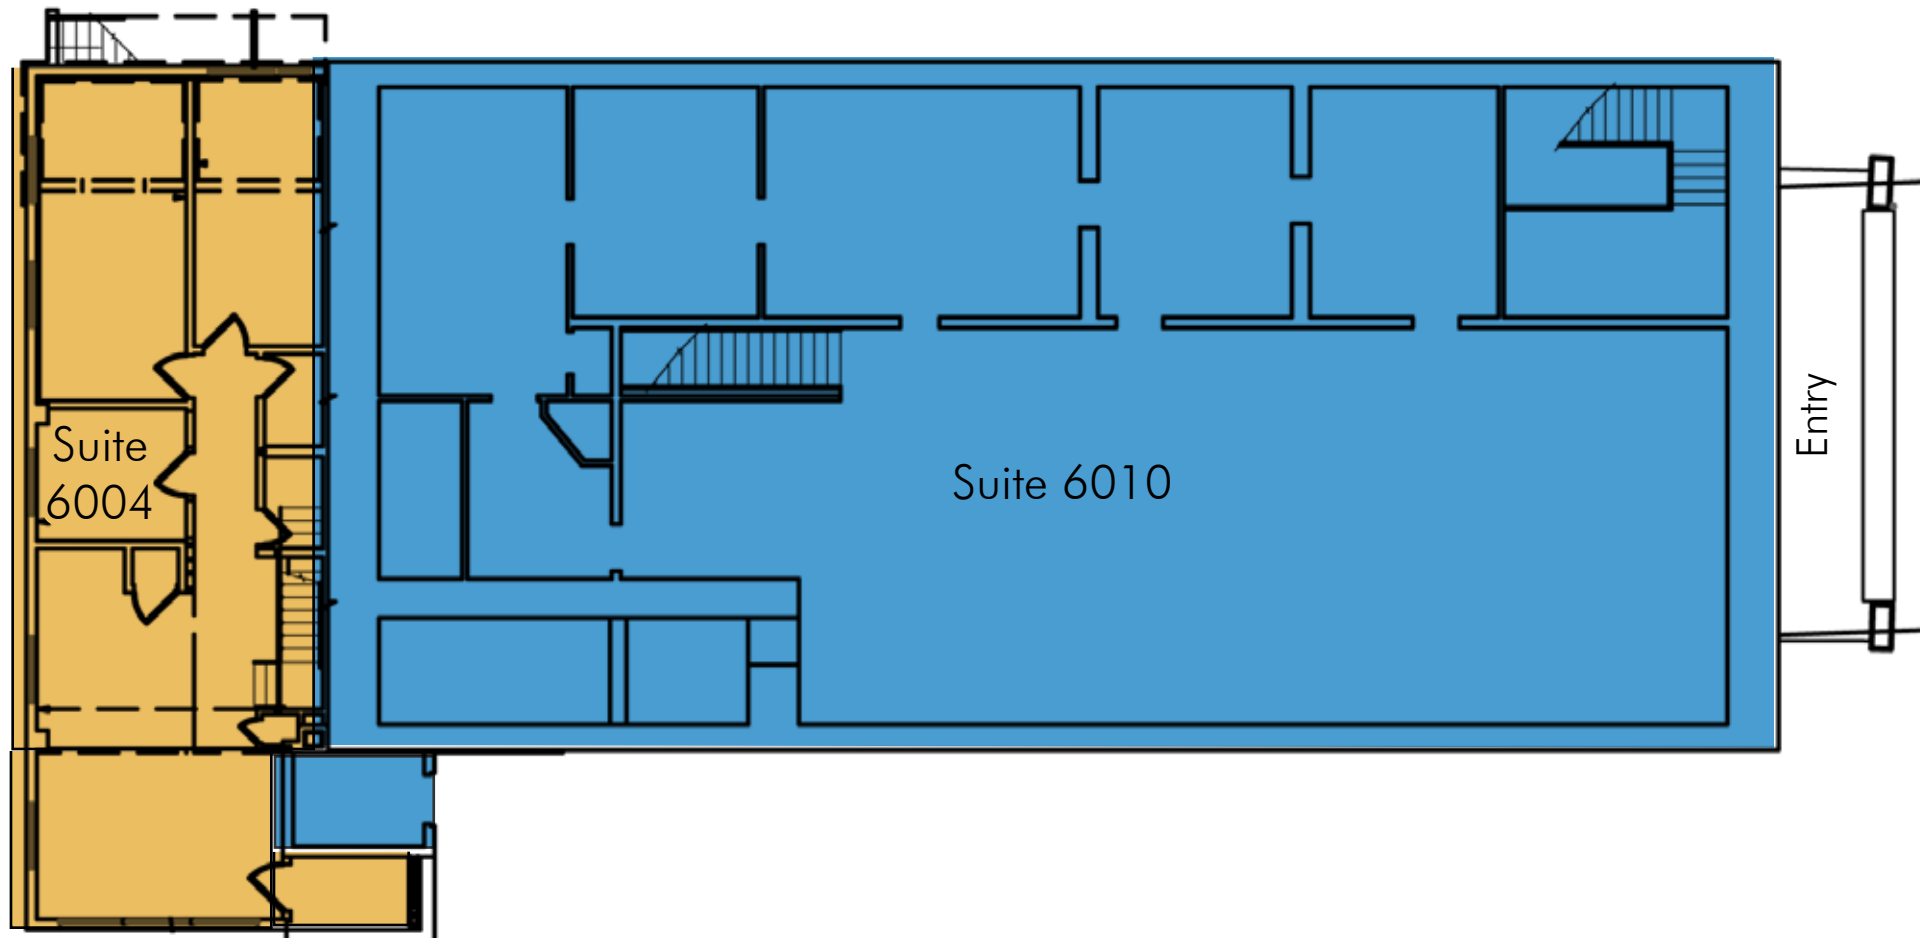

General Office  
6010 Airport Way South  
Seattle, Washington

Available

- **Suite 6004** - Square Footage: 1,077 usf
- **Suite 6010** - Square Footage: 3,670 usf