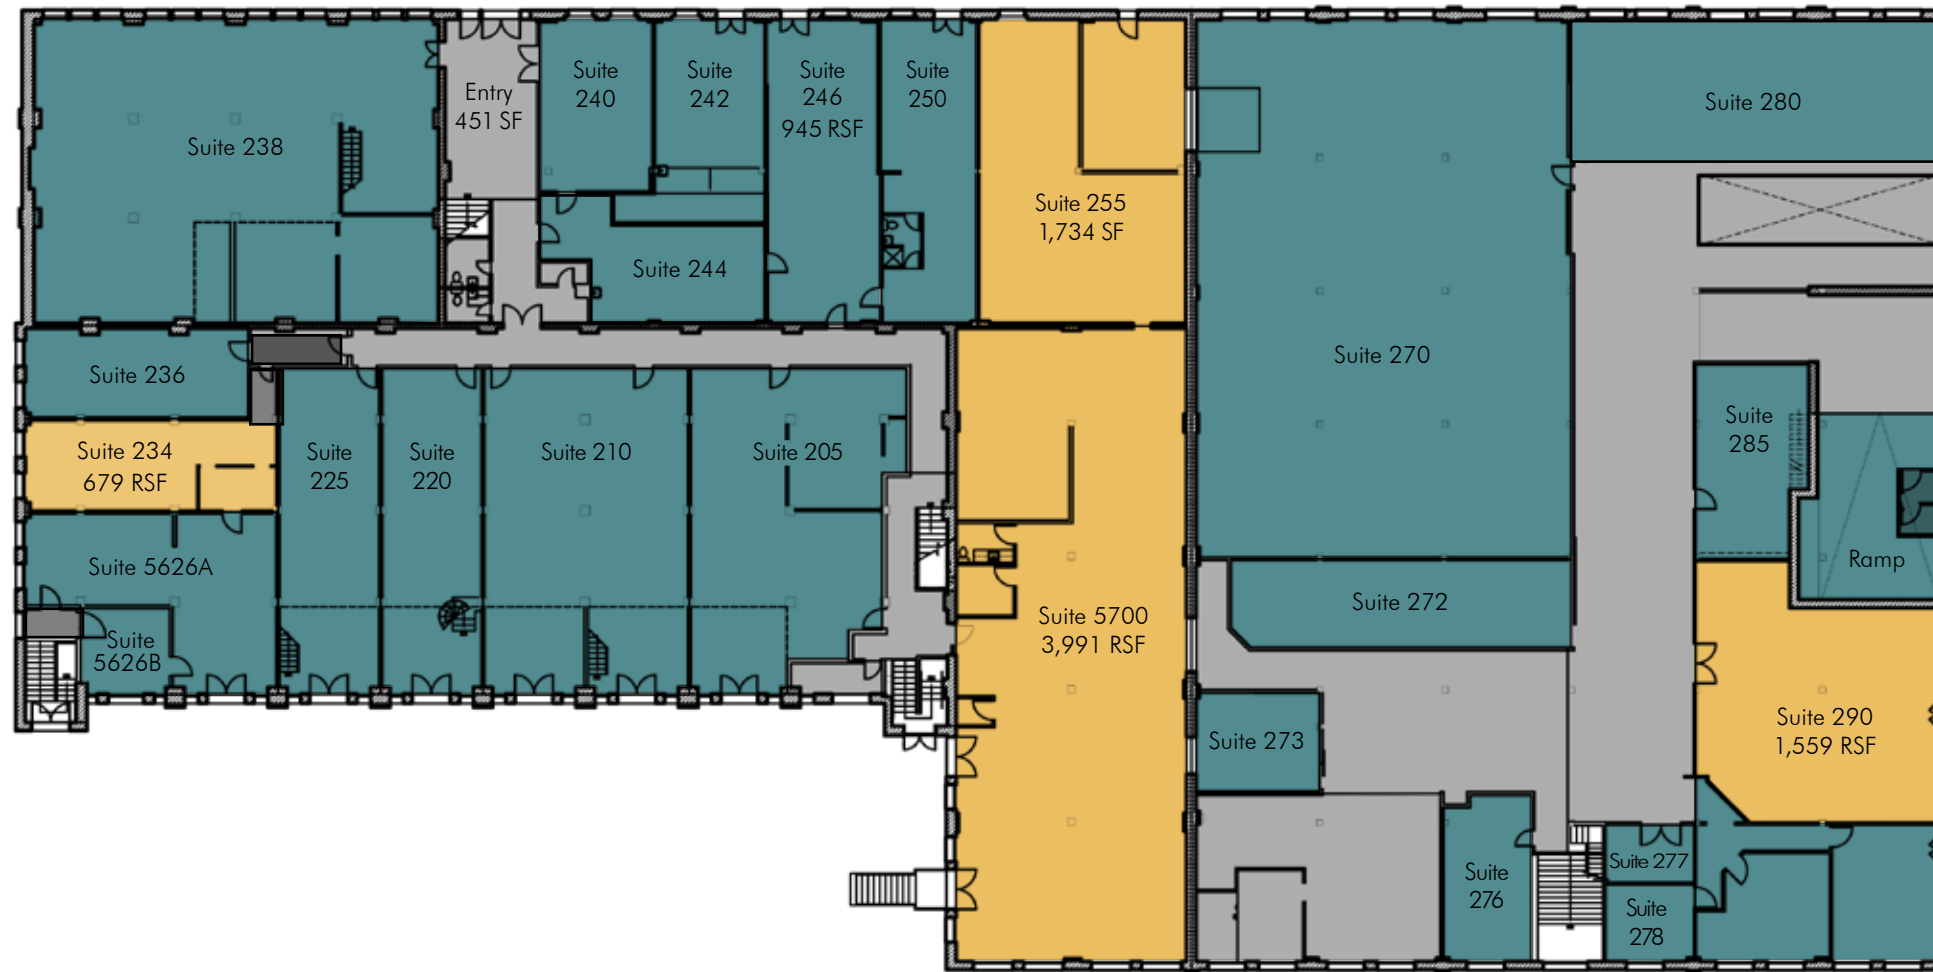

Bottling Plant
5624-5790 Airport Way South
Seattle, Washington

- Common
- Leased
- Available

- Suite 100** - Square Footage: 1,407 rsf
- Suite 108** - Square Footage: 866 rsf
- Suite 110** - Square Footage: 891 rsf
- Suite 112** - Square Footage: 816 rsf
- Suite 131** - Square Footage: 1,634 rsf
- Suite 155** - Square Footage: 289 rsf
- Suite 170** - Square Footage: 17,232 rsf
- ★ **Suite 100** - Leasing Office

First Floor

Floor Load 1.133%

Bottling Plant
5624-5790 Airport Way South
Seattle, Washington

- Common
- Leased
- Available

- Suite 234** - Square Footage: 679 rsf
- Suite 255** - Square Footage: 1,734 rsf
- Suite 290** - Square Footage: 1,559 rsf
- Suite 5700** - Square Footage: 3,991 rsf