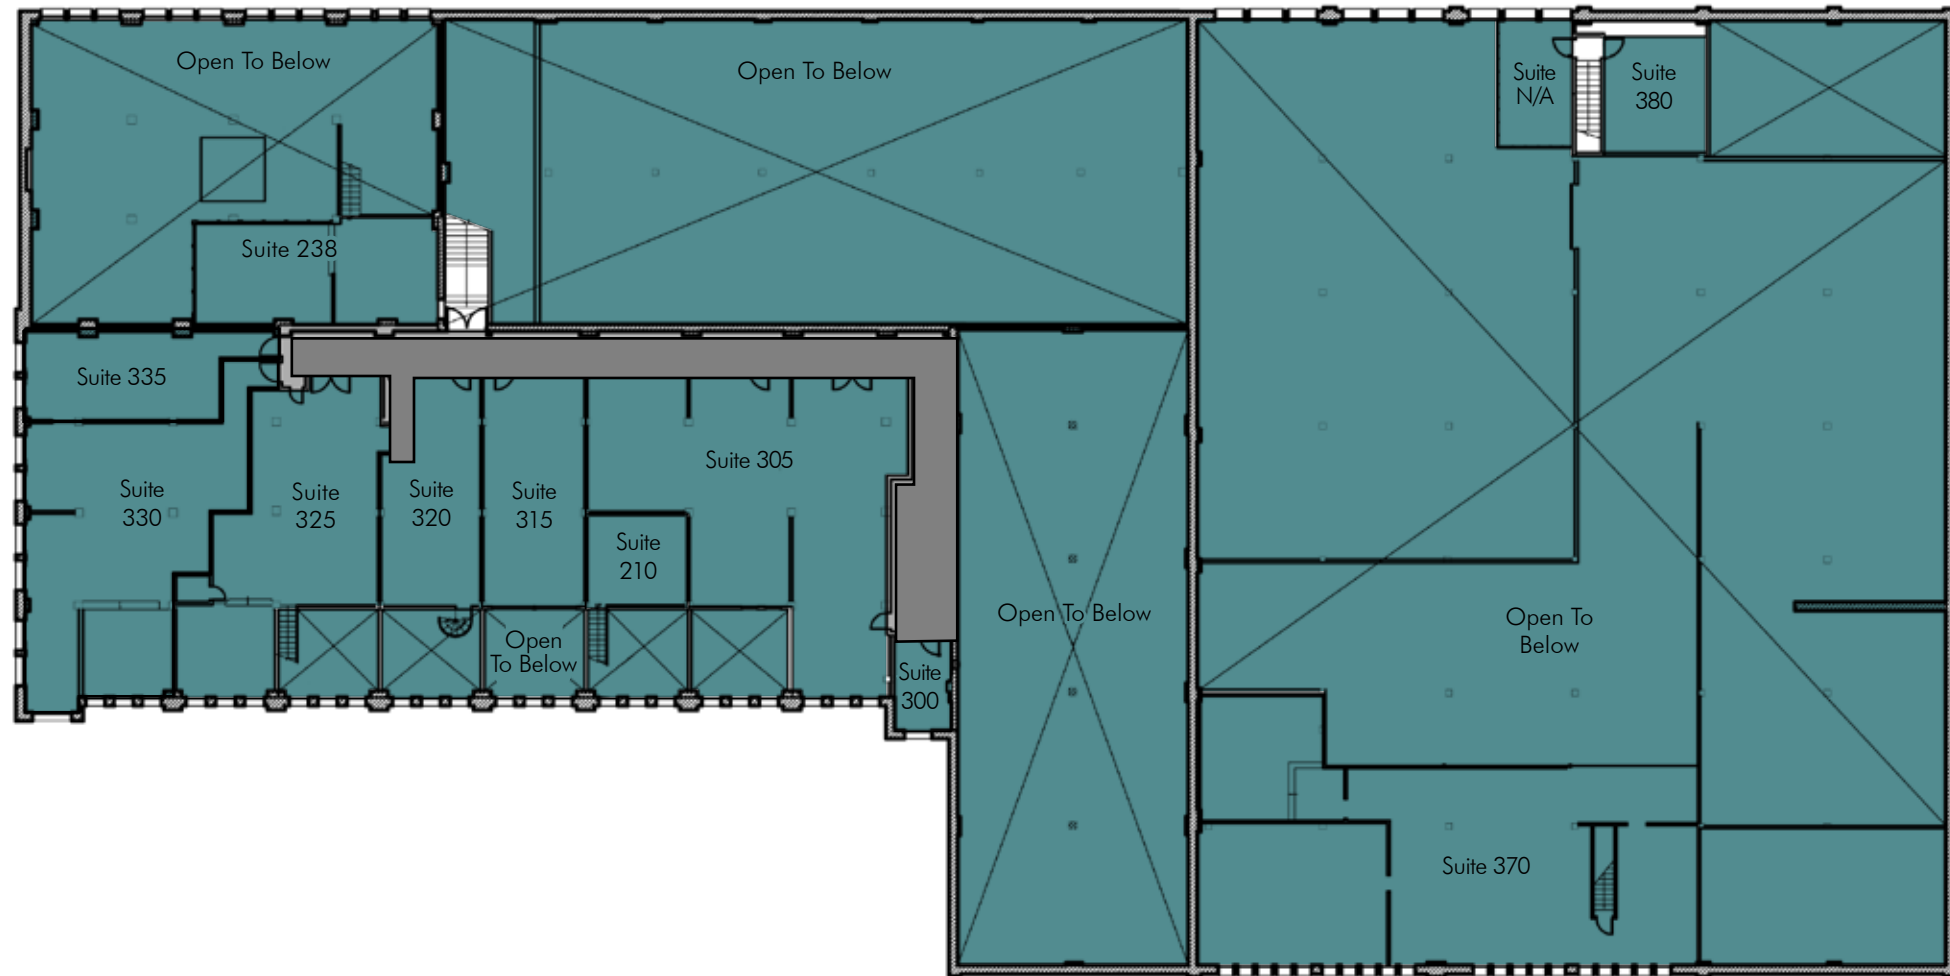

Bottling Plant
5624-5790 Airport Way South
Seattle, Washington

- Common
- Leased
- Available