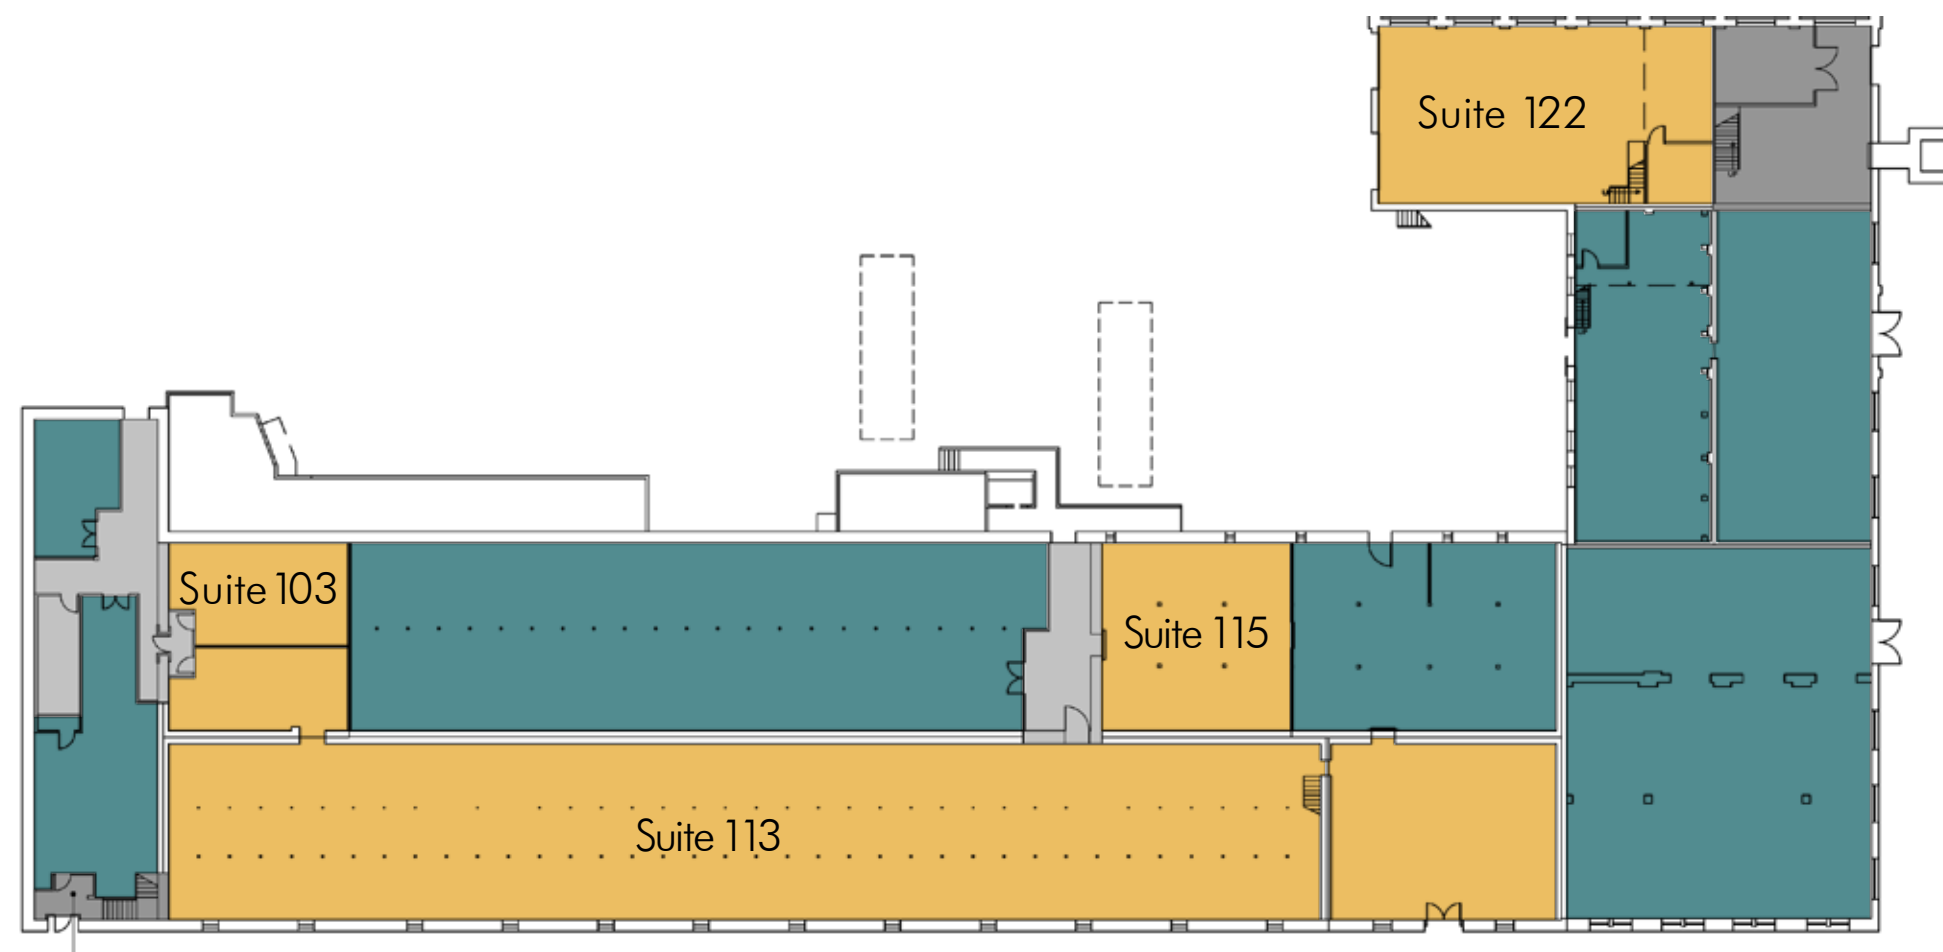

Malt House
5800-5890 Airport Way South
Seattle, Washington

- Common
- Leased
- Available

Suite 103 - Square Footage: 692 rsf
Suite 113 - Square Footage: 10,566 rsf
Suite 115 - Square Footage: 1,437 rsf
Suite 122 - Square Footage: 2,333 rsf
Mezz - 488 rsf

First Floor

Malt House
5800-5890 Airport Way South
Seattle, Washington

- Common
- Leased
- Available
 - Suite 211** - Square Footage: 2,570 rsf
 - Suite 214** - Square Footage: 1,688 rsf
 - Mezz** - 488 rsf
 - ★ **Suite 214** - Leasing Office
- Available for Sublease
 - Suite 200** - Square Footage: 3,800 rsf
 - Suite 201** - Square Footage: 1,792 rsf
 - Suite 202** - Square Footage: 2,049 rsf

Second Floor