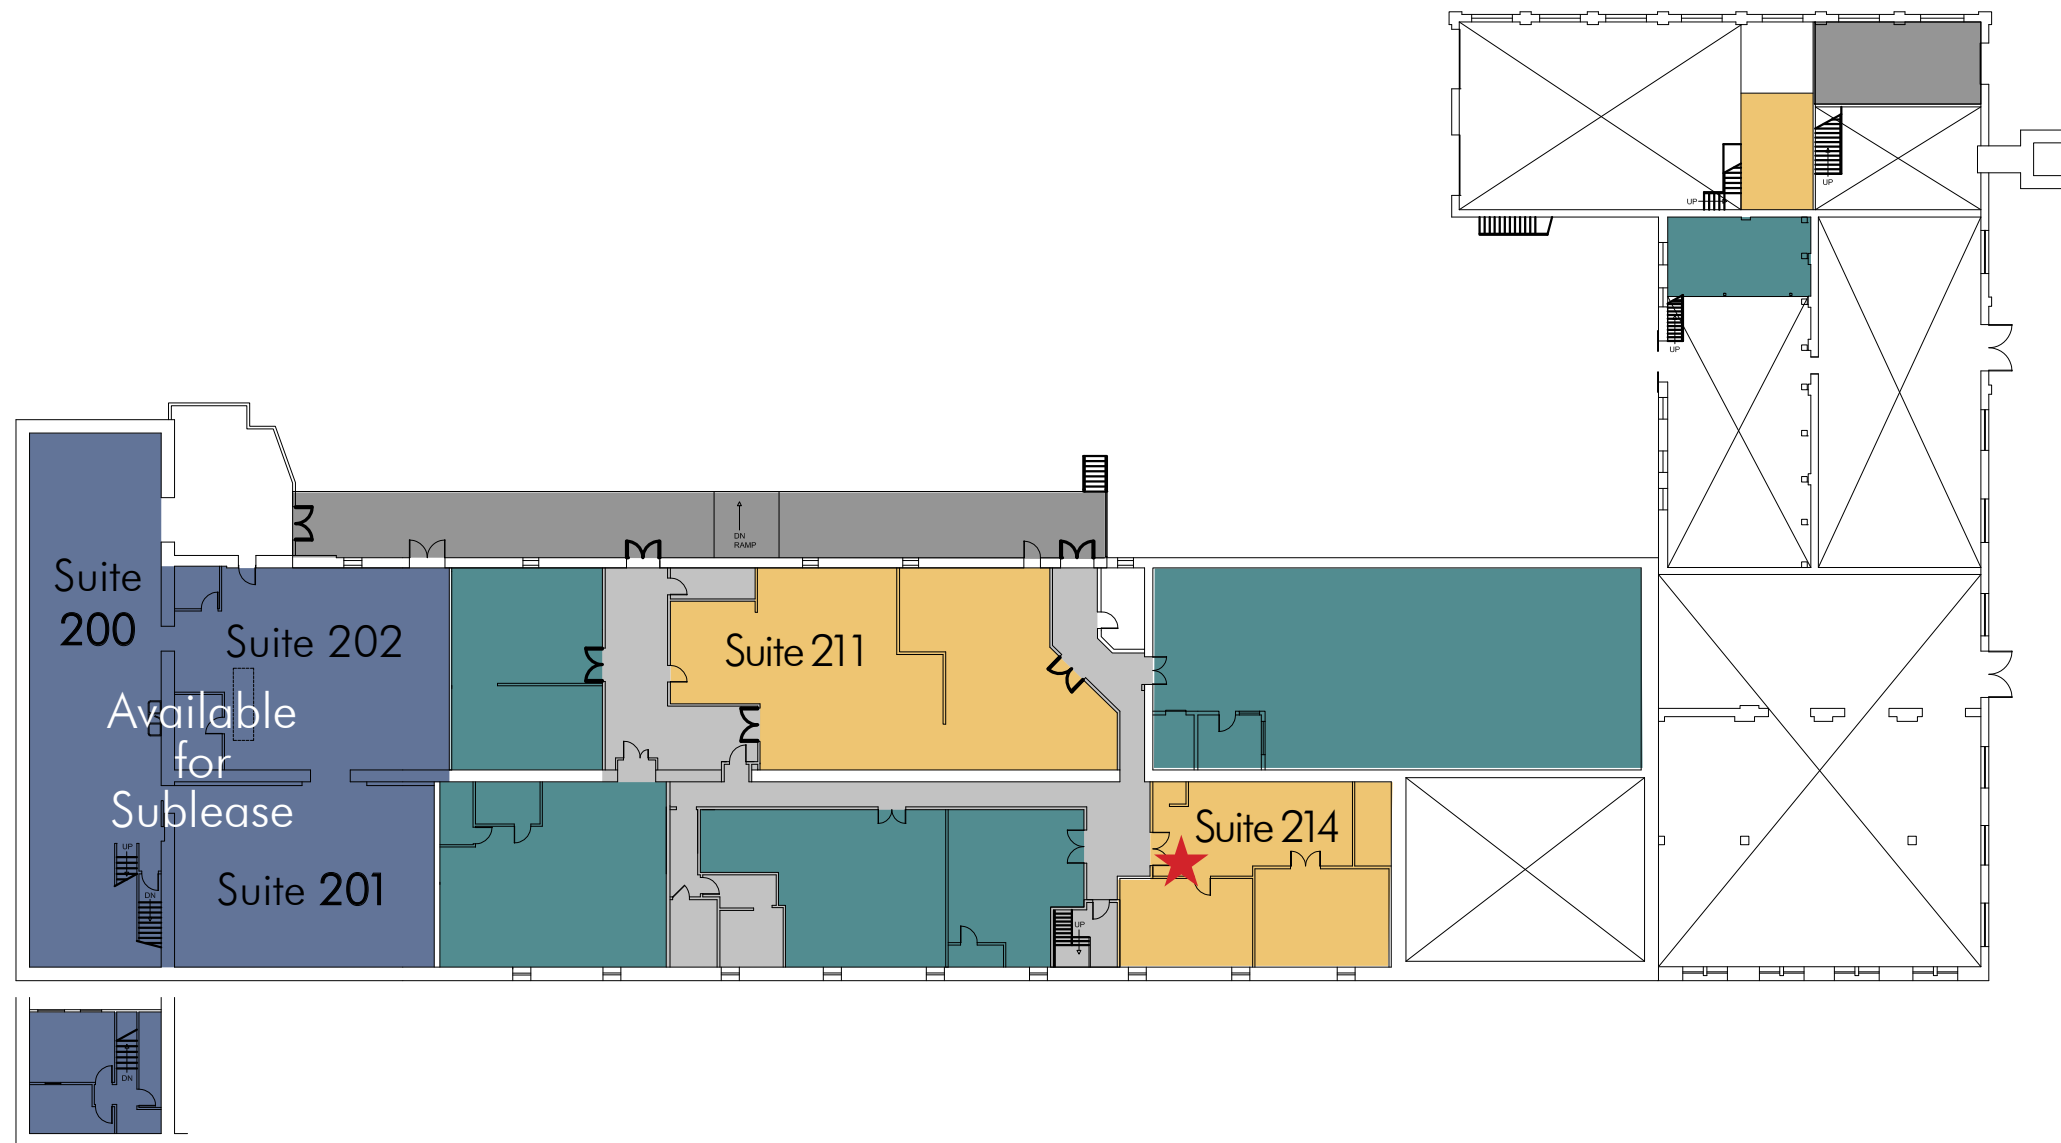

Malt House
5800-5890 Airport Way South
Seattle, Washington

- Common
- Leased
- Available

Suite 103 - Square Footage: 692 rsf
Suite 113 - Square Footage: 10,566 rsf
Suite 115 - Square Footage: 1,437 rsf
Suite 122 - Square Footage: 2,333 rsf
Mezz - 488 rsf

First Floor

Malt House
5800-5890 Airport Way South
Seattle, Washington

- Common
- Leased
- Available
 - Suite 211** - Square Footage: 2,570 rsf
 - Suite 214** - Square Footage: 1,688 rsf
 - Mezz** - 488 rsf
 - ★ **Suite 214** - Leasing Office
- Available for Sublease
 - Suite 200** - Square Footage: 3,800 rsf
 - Suite 201** - Square Footage: 1,792 rsf
 - Suite 202** - Square Footage: 2,049 rsf

Second Floor