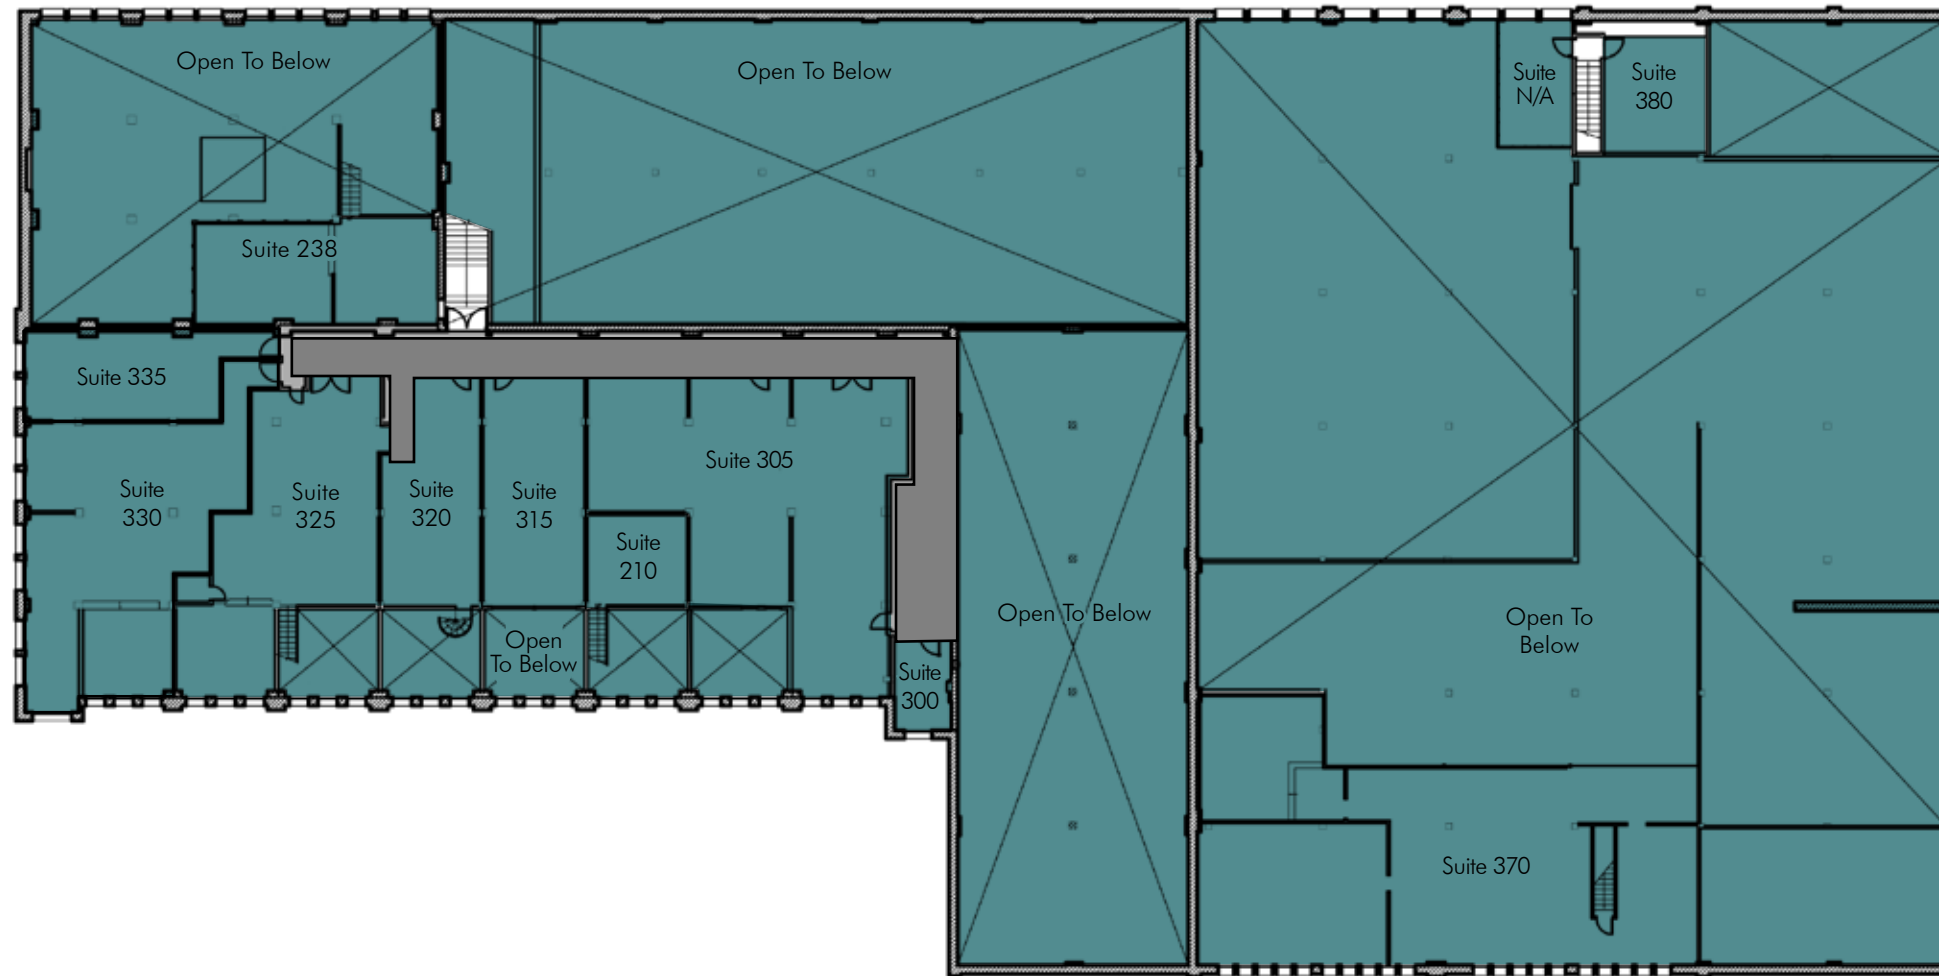

Bottling Plant  
5624-5790 Airport Way South  
Seattle, Washington

- Common
- Leased
- Available

- Suite 112** - Square Footage: 816 rsf
- Suite 131** - Square Footage: 1,634 rsf
- Suite 155** - Square Footage: 289 rsf
- Suite 170** - Square Footage: 17,232 rsf

# First Floor

Floor Load 1.133%

Bottling Plant  
5624-5790 Airport Way South  
Seattle, Washington

- Common
- Leased
- Available

**Suite 255** - Square Footage: 1,734 rsf  
**Suite 5700** - Square Footage: 3,991 rsf  
★ **Suite 5700** - Leasing Office

## Second Floor

Floor Load 1.133%

Bottling Plant  
5624-5790 Airport Way South  
Seattle, Washington

- Common
- Leased
- Available