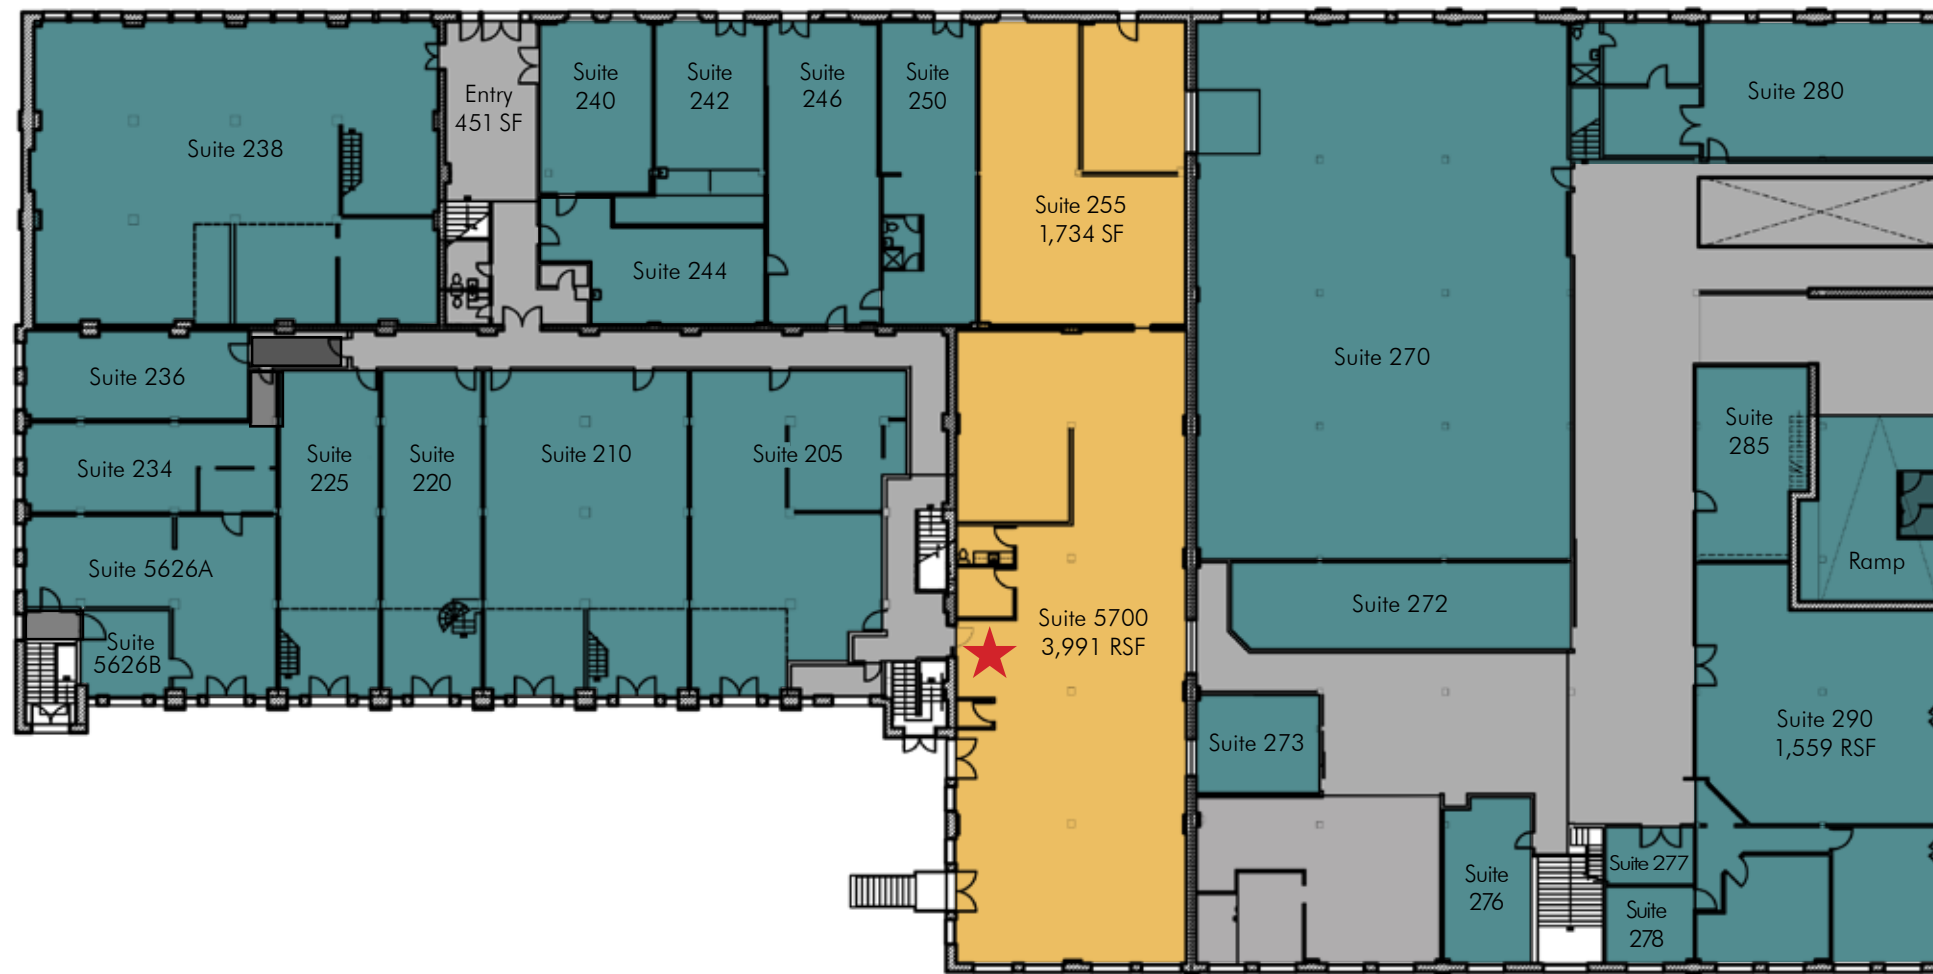

Bottling Plant  
5624-5790 Airport Way South  
Seattle, Washington

- Common
- Leased
- Available

- Suite 112** - Square Footage: 816 rsf
- Suite 131** - Square Footage: 1,634 rsf
- Suite 155** - Square Footage: 289 rsf
- Suite 170** - Square Footage: 17,232 rsf

# First Floor

Floor Load 1.133%

Bottling Plant  
5624-5790 Airport Way South  
Seattle, Washington

- Common
- Leased
- Available

**Suite 255** - Square Footage: 1,734 rsf  
**Suite 5700** - Square Footage: 3,991 rsf  
★ **Suite 5700** - Leasing Office