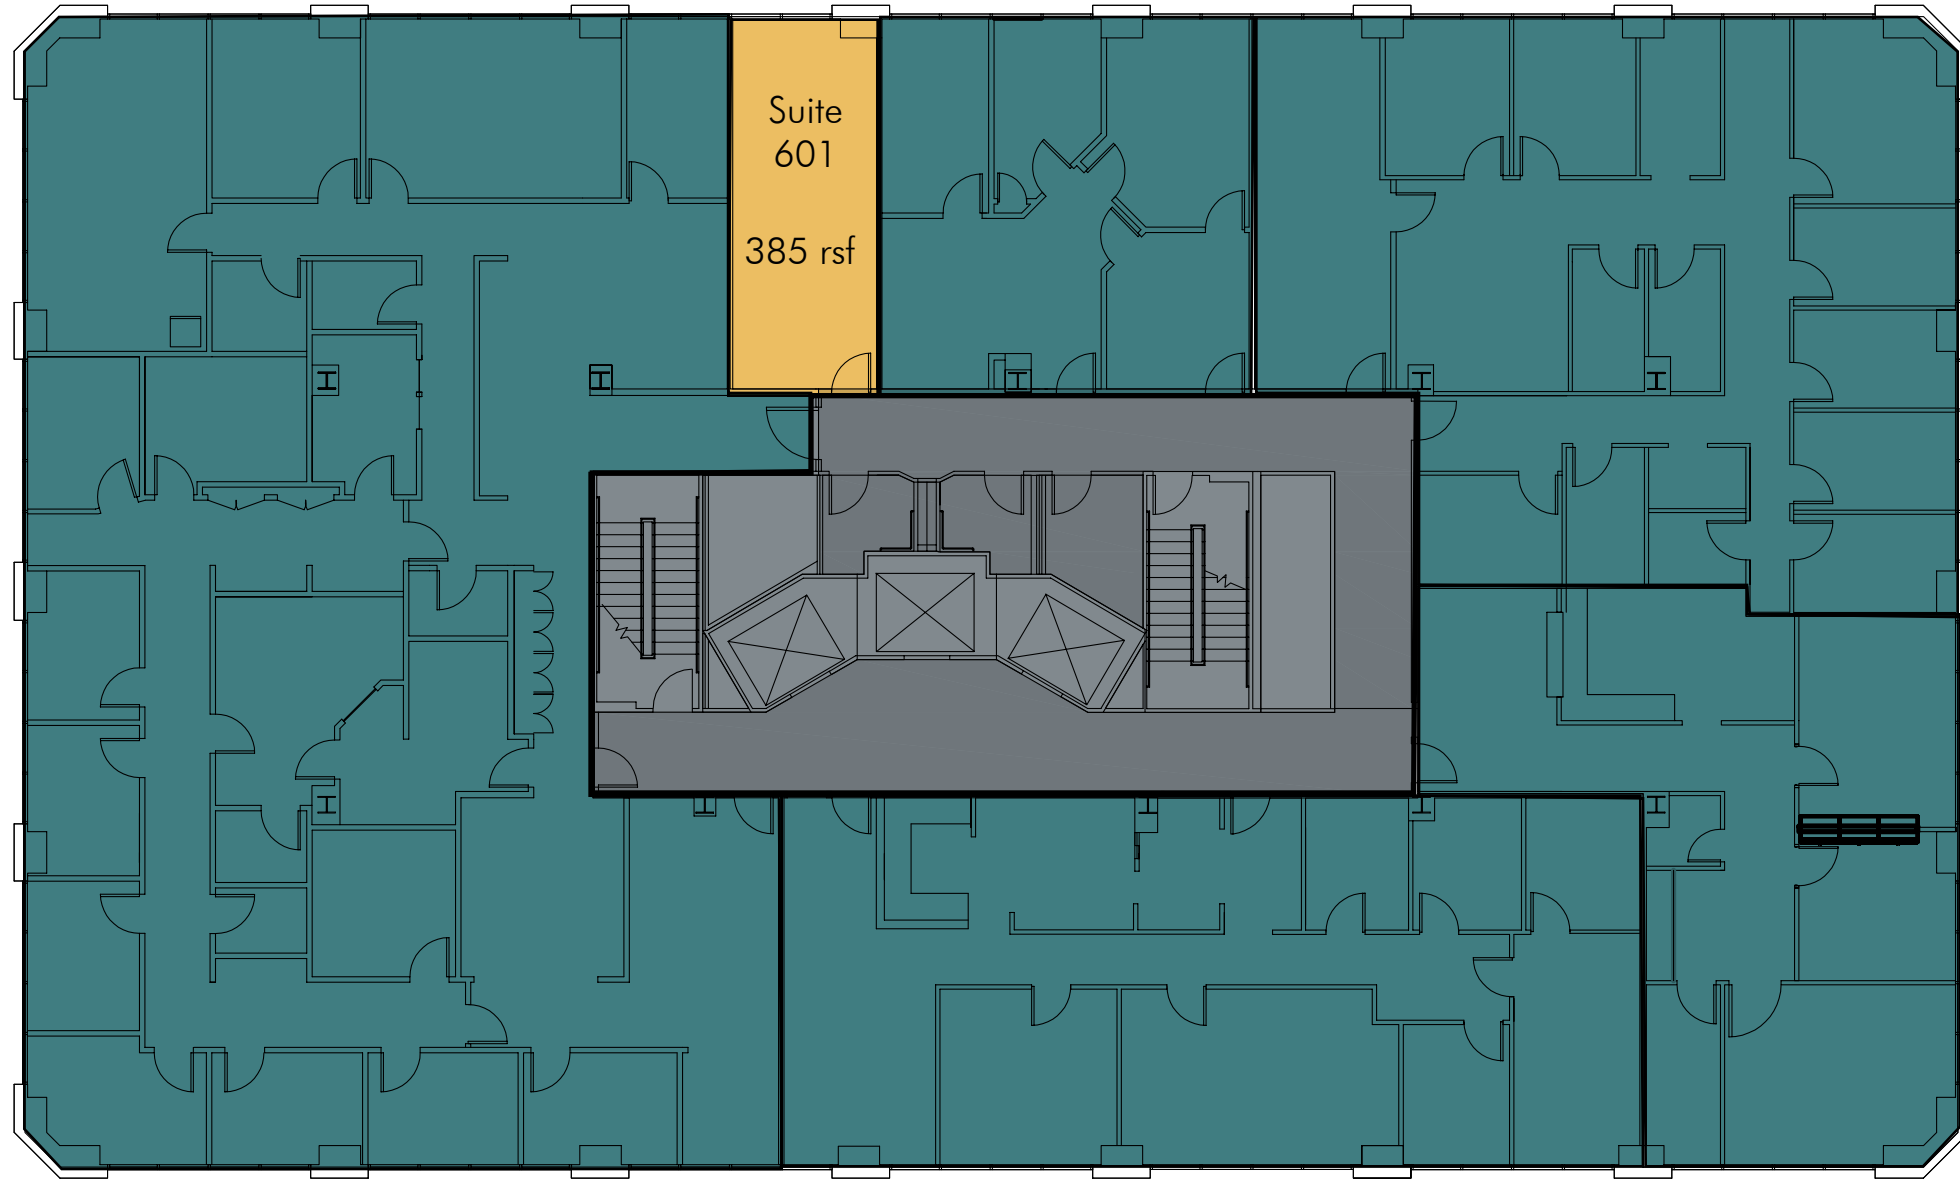

Jefferson Tower
1600 Jefferson Street
Seattle, WA 98922

- Common
- Leased
- Available

SUITE 601
Square Footage:
385 rsf

Rate:
\$25

Sixth Floor

Floor Load Factor: 1.1742