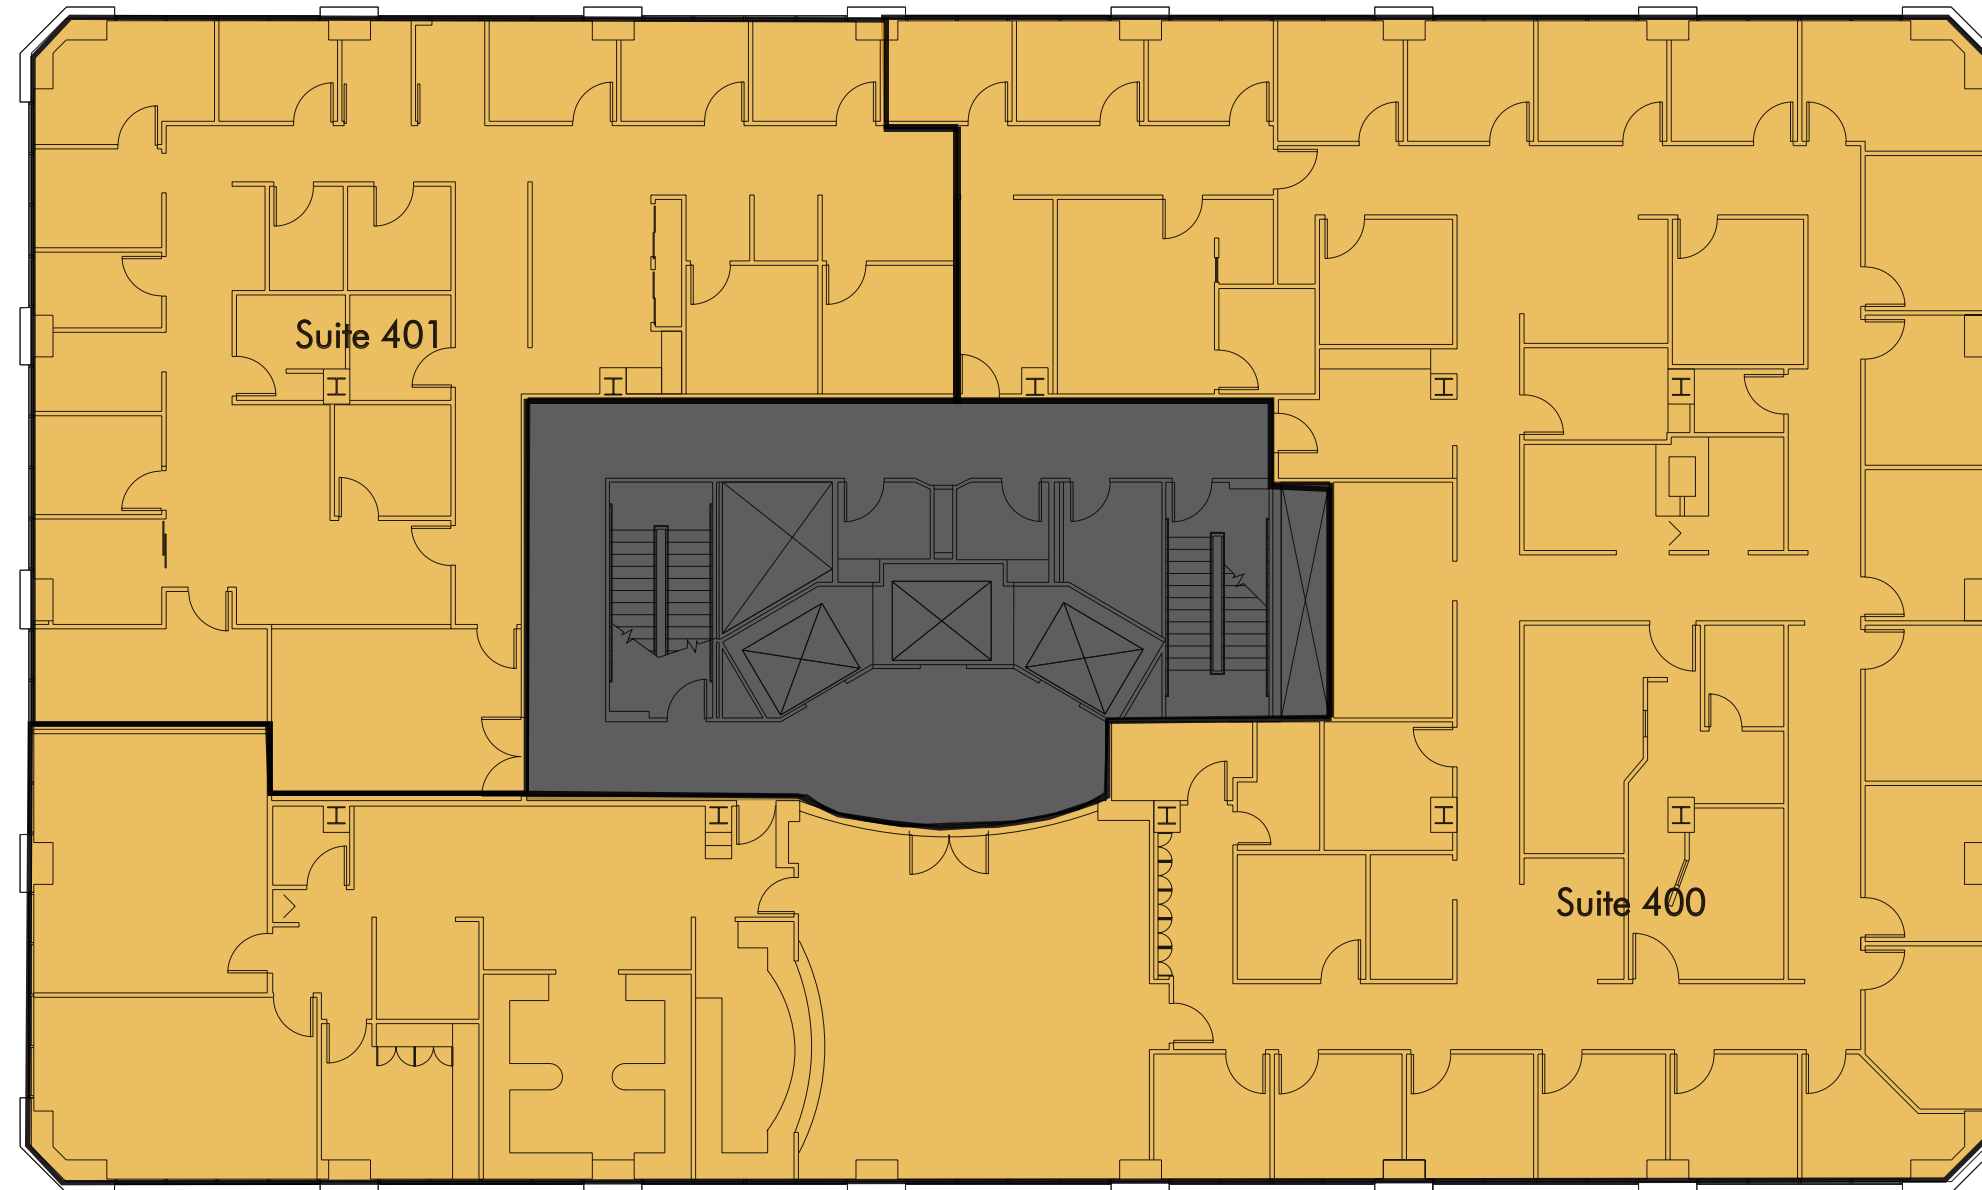

Jefferson Tower
1600 Jefferson Street
Seattle, WA 98922

- Common
- Leased
- Available

<p>- SUITE 400 Square Footage: 9,574 rsf 8,171 usf Rate: \$25</p>	<p>- SUITE 401 Square Footage: 3,544 rsf 3,025 usf Rate: \$25</p>
--	--

Fourth Floor