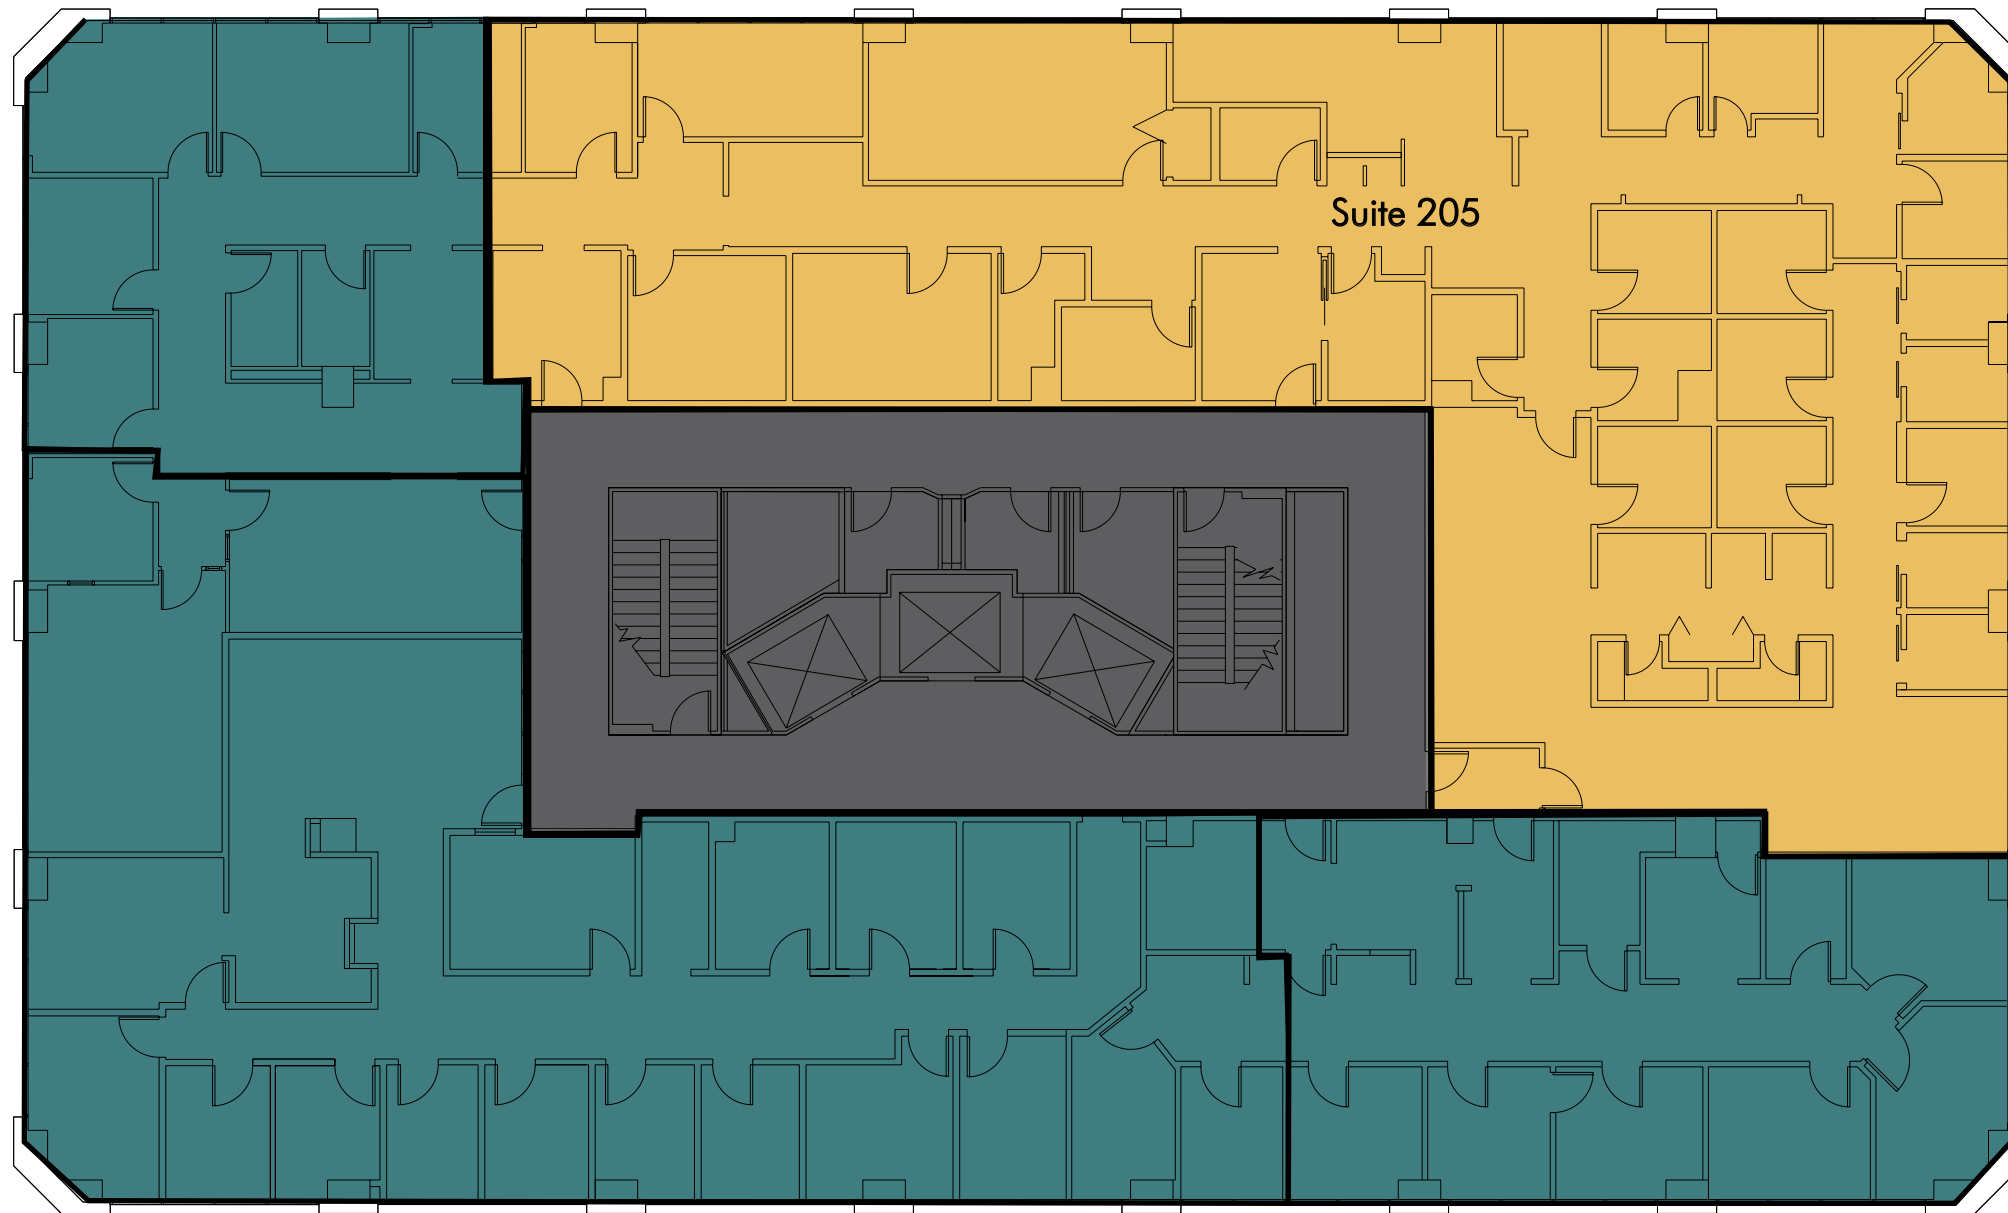

Jefferson Tower
1600 Jefferson Street
Seattle, WA 98922

- Common
- Leased
- Available

- SUITE 205
Square Footage:
5,608 rsf
4,648 usf
Rate: \$ 25

Second Floor