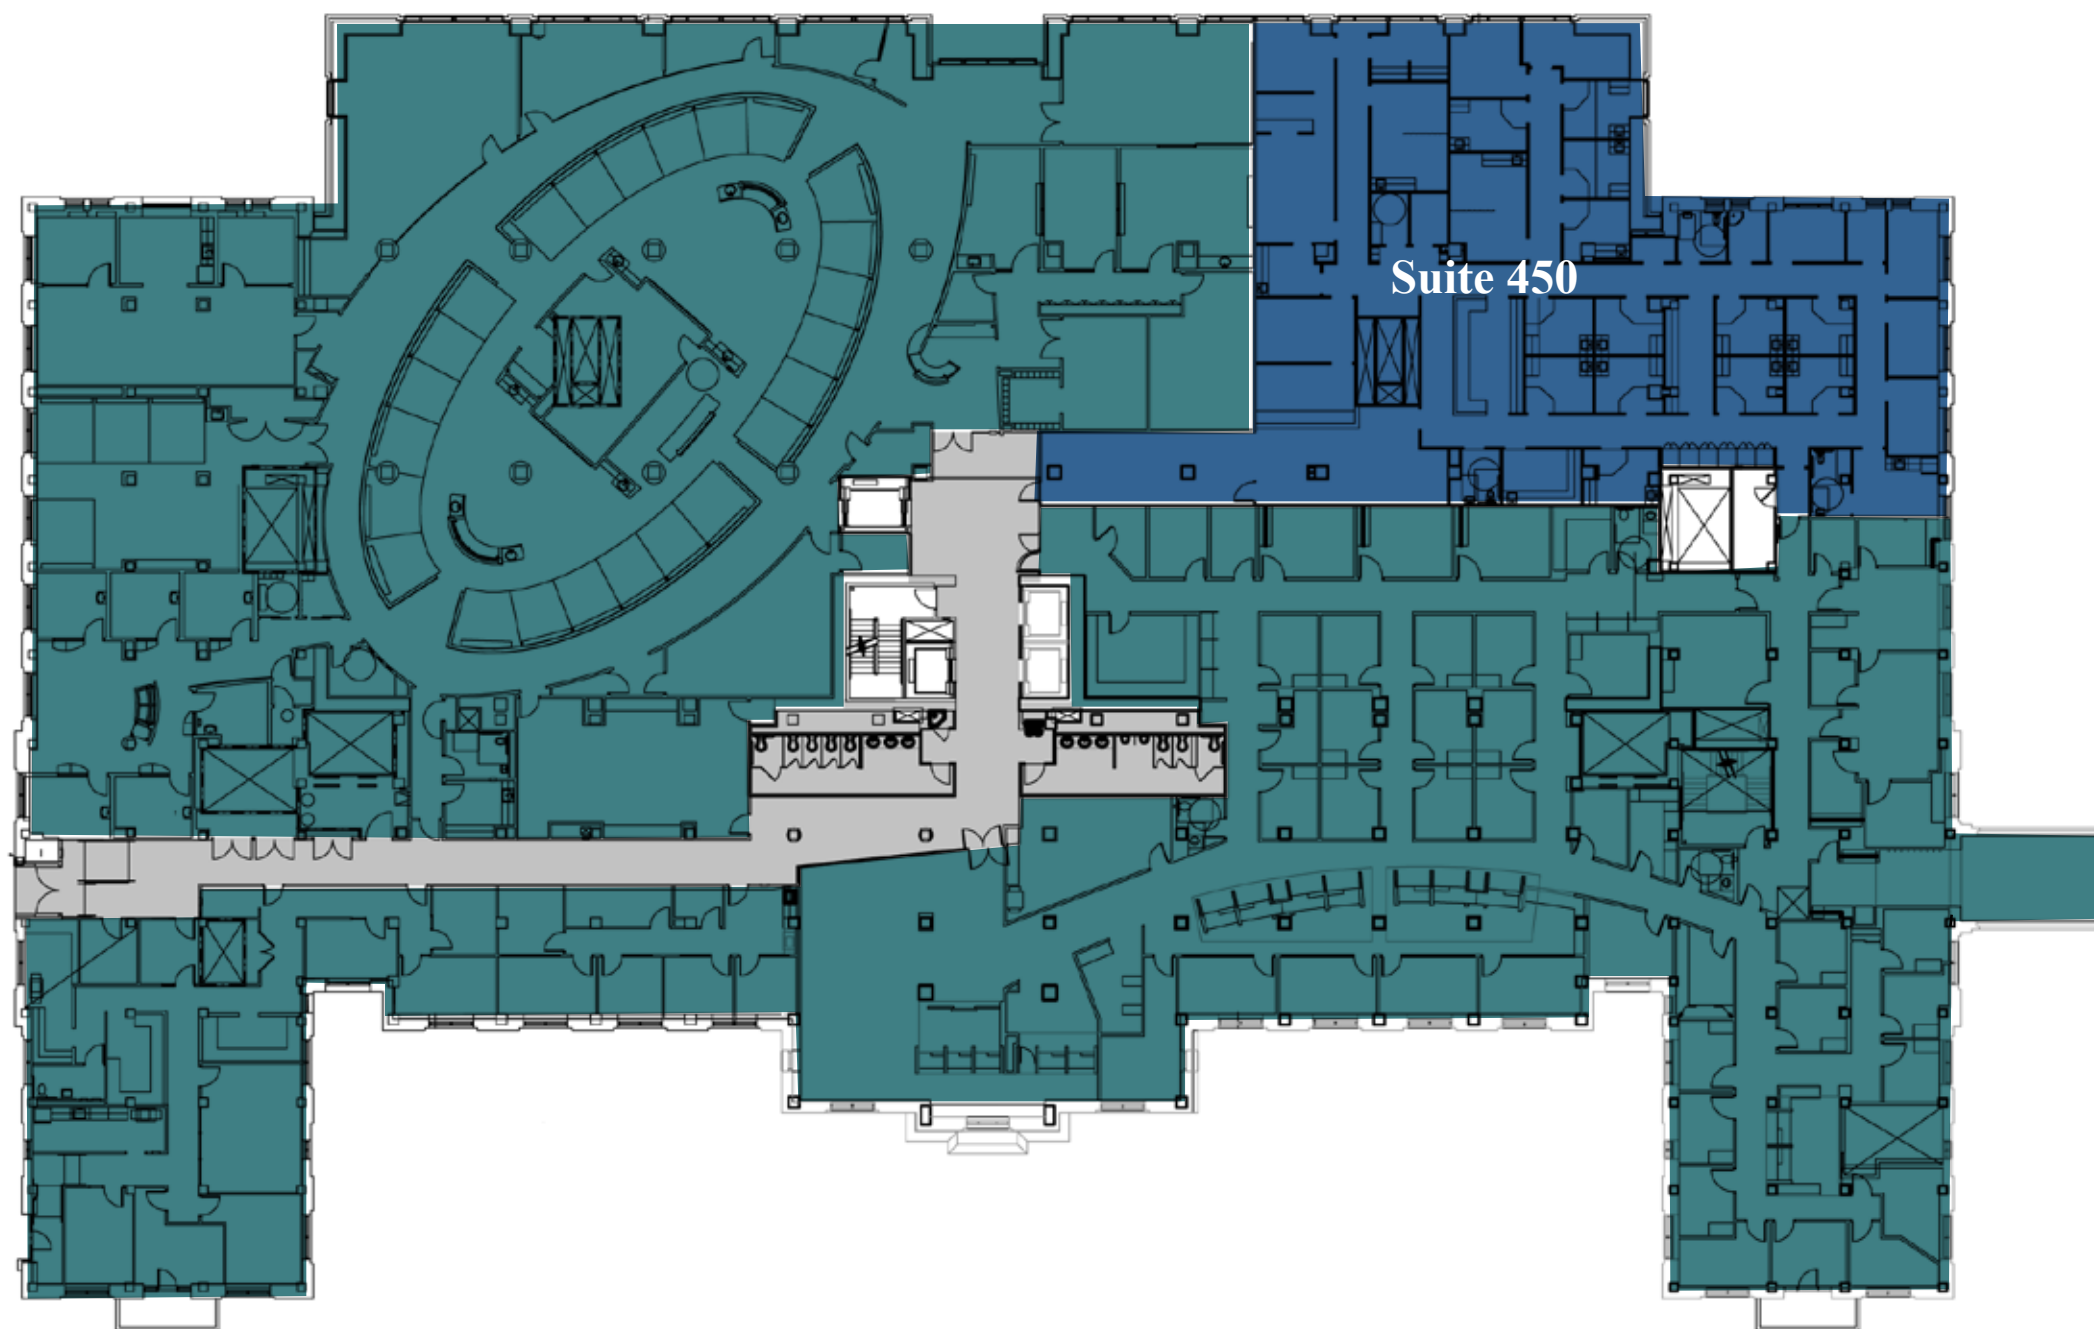

James Tower  
550 17th Avenue  
Seattle, WA 98122

- Common
- Leased
- Available
- Sublease

**- SUITE 450**  
Square Footage:  
7,970 rsf  
7,066 usf

## Fourth Floor

revised 3/12/09

Floor Load Factor : 1.1280