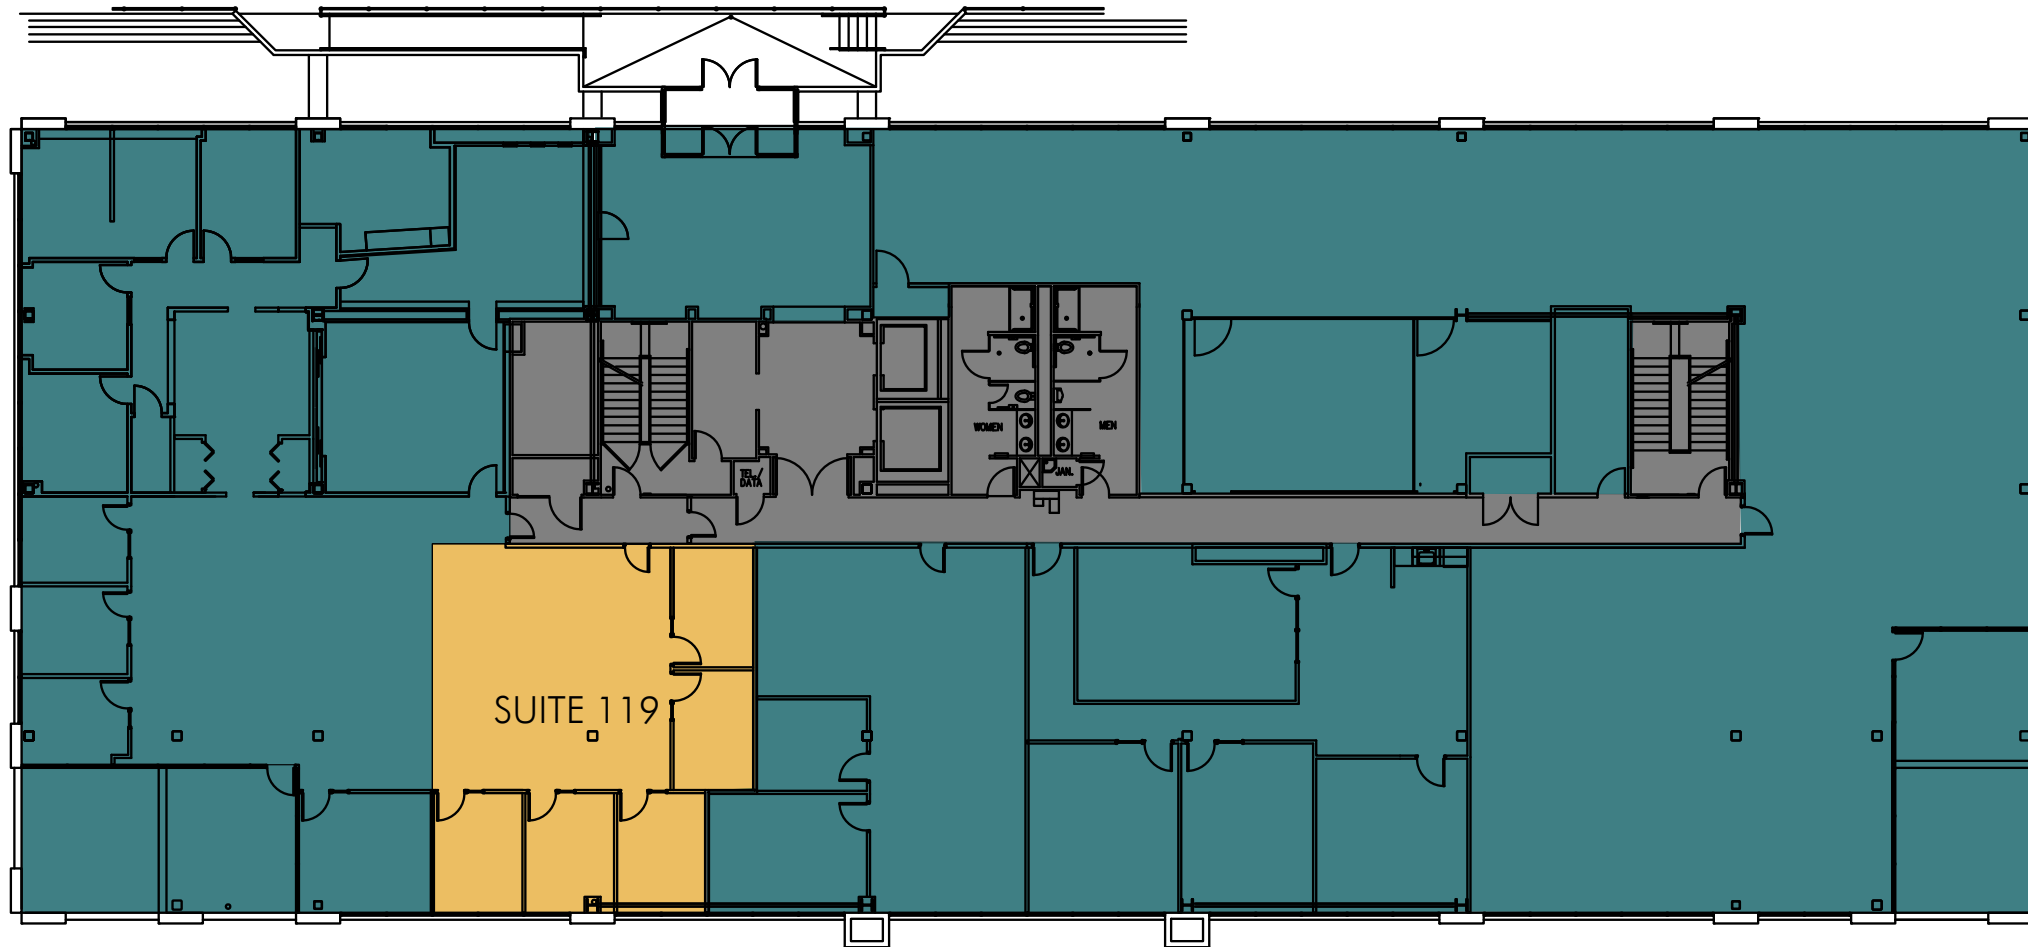

Intergate.West Building C
12301 Tukwila International Blvd
Seattle, Washington 98168

- Common
- Leased
- Available

Suite 119 - Square Footage: 1,550 rsf

Second Floor

revised 6/3/10

Floor Load: 14.6%