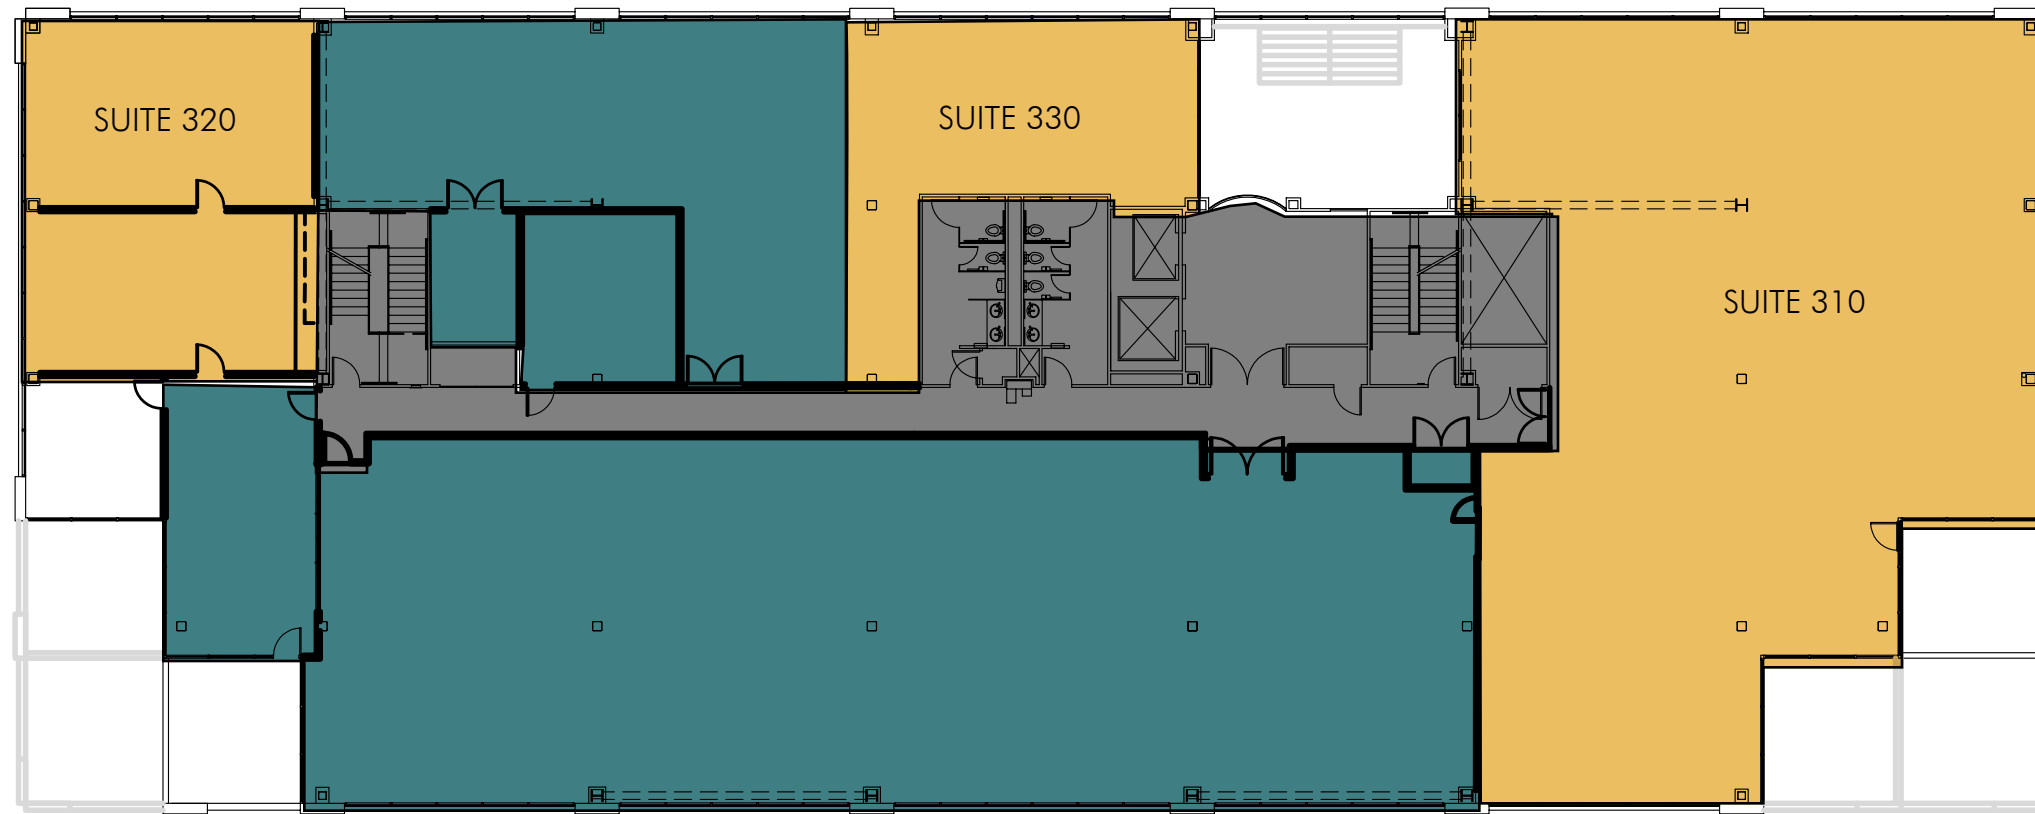

Ingergate West Building B
12201 Tukwila International Blvd
Seattle, Washington 98168

- Common
- Leased
- Available
- SUITE 310
Square Footage: 5,008 rsf
- SUITE 320
Square Footage: 1,454 rsf
- SUITE 330
Square Footage: 1,045 rsf

Third Floor

Floor Load: 14.6%