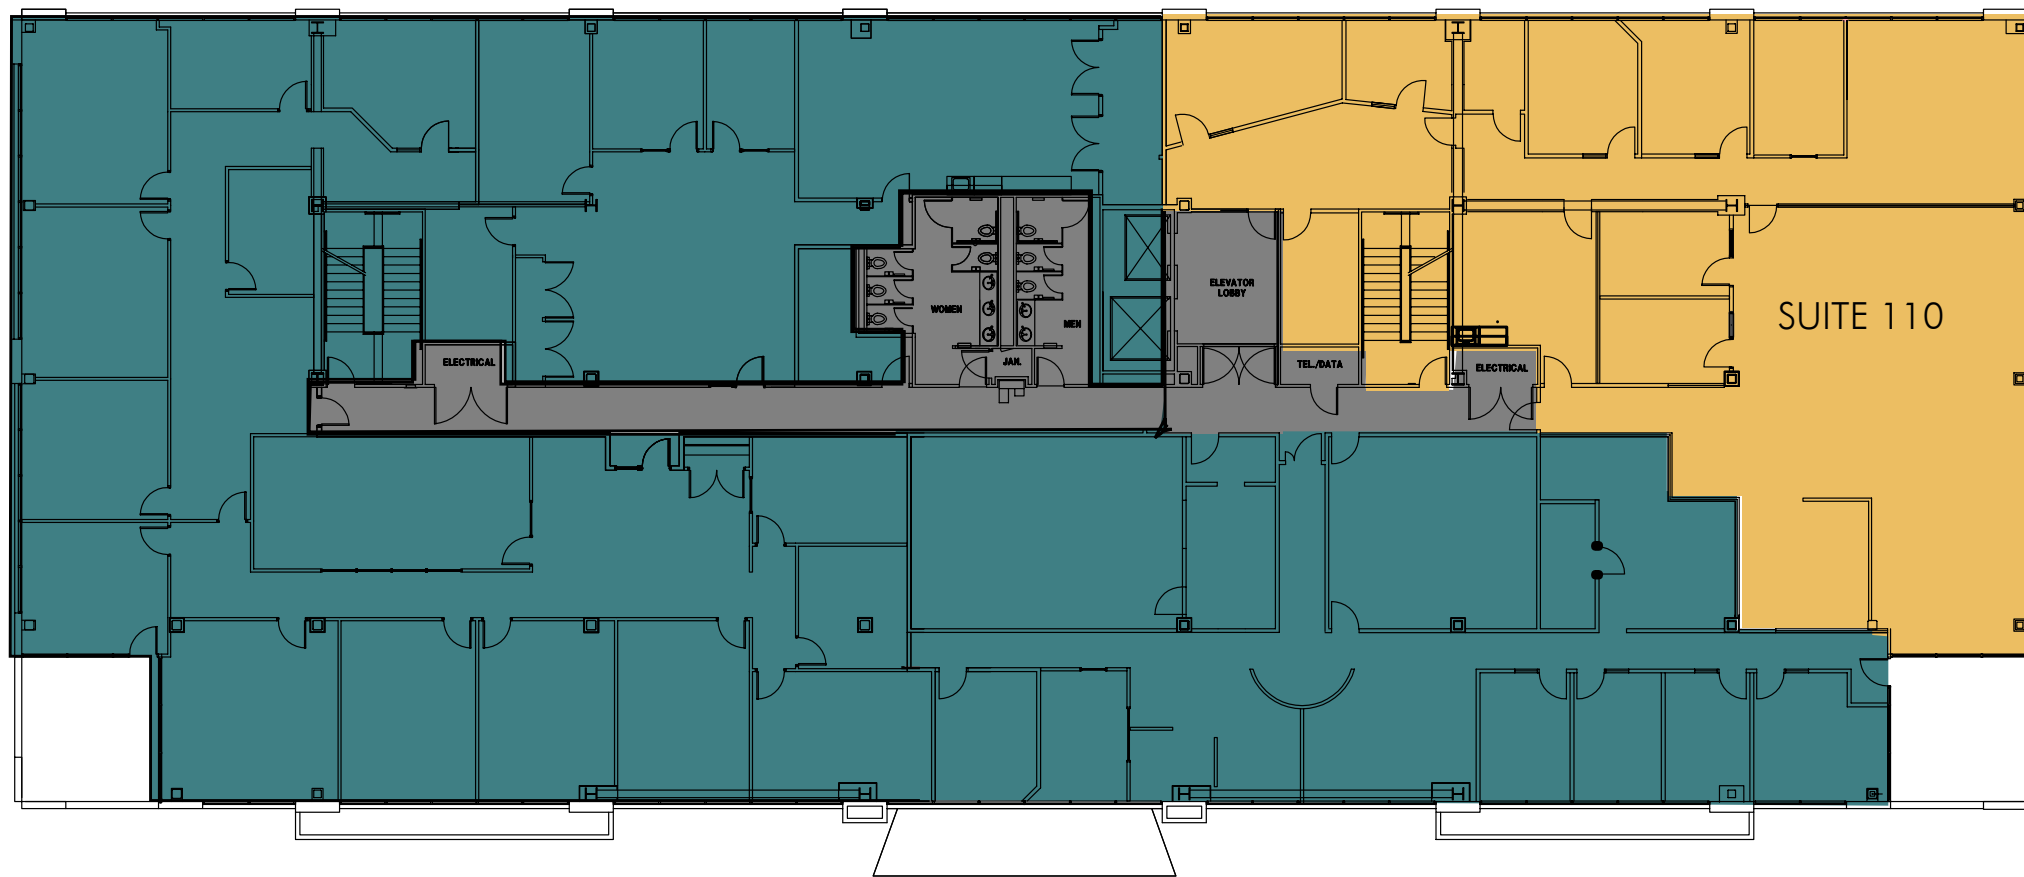

Intergate.West Building B
12201 Tukwila International Blvd
Seattle, Washington 98168

Common

Leased

Available

- SUITE 110
Square Footage: 4,979 rsf

First Floor

Floor Load: 14.6%

revised 07/22/09