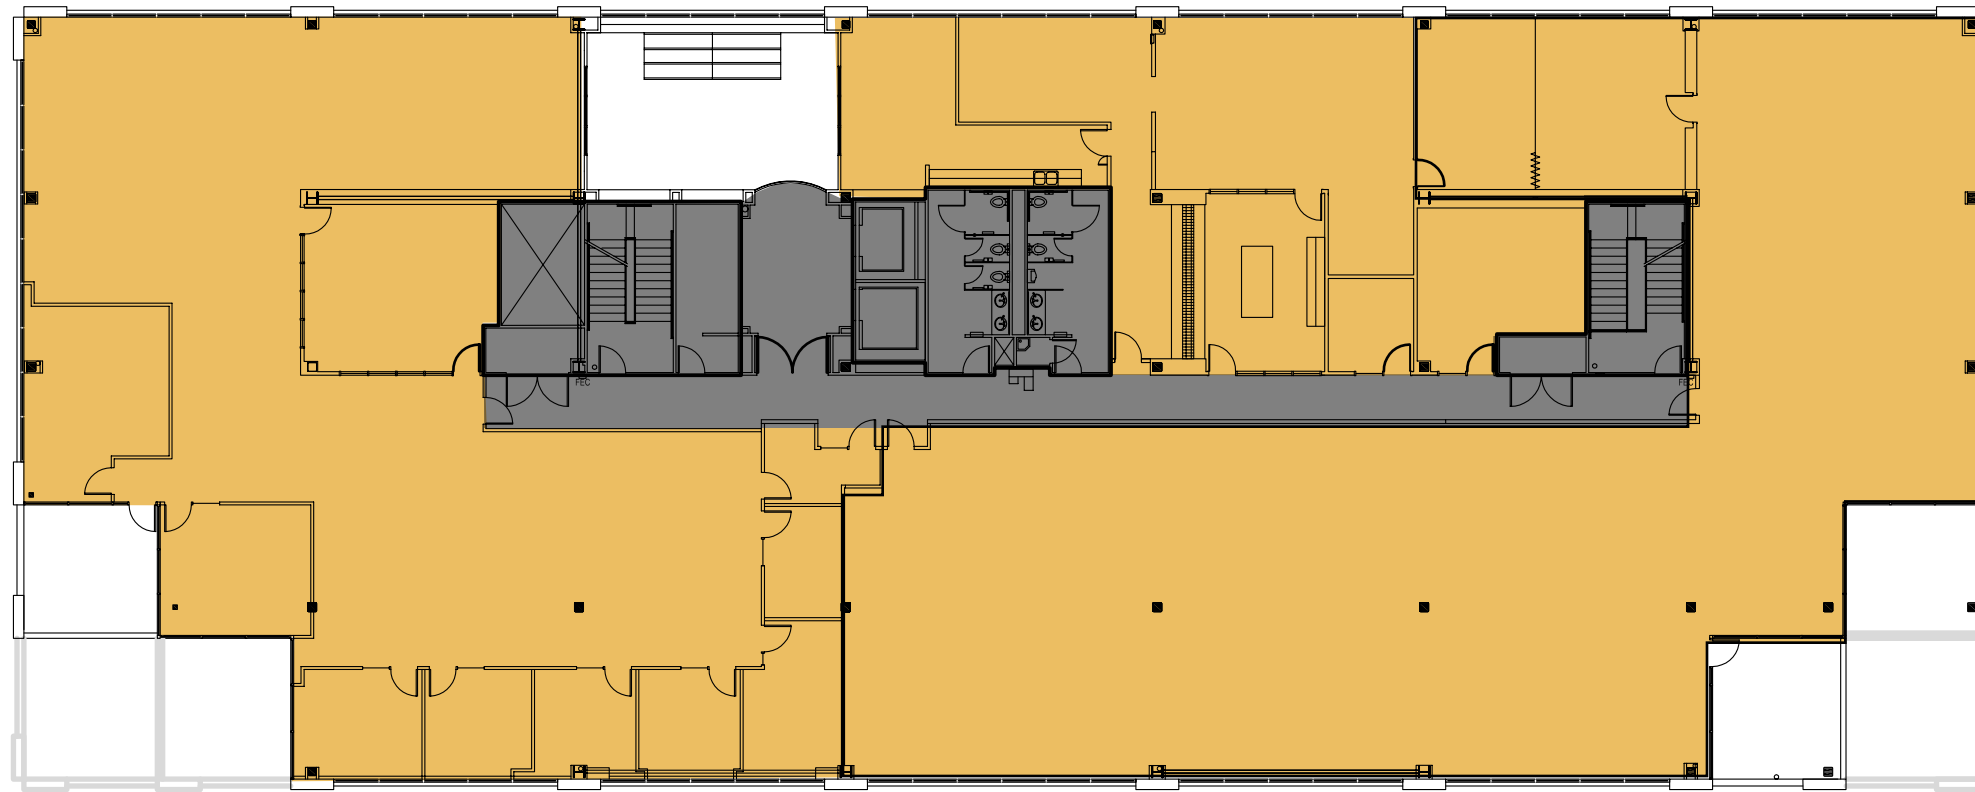

Intergate.West Building C  
12301 Tukwila International Blvd  
Seattle, Washington 98168

- Common
- Leased
- Available Square Footage:  
17,704 rsf

**3**

Third Floor

Floor Load: 14.6%