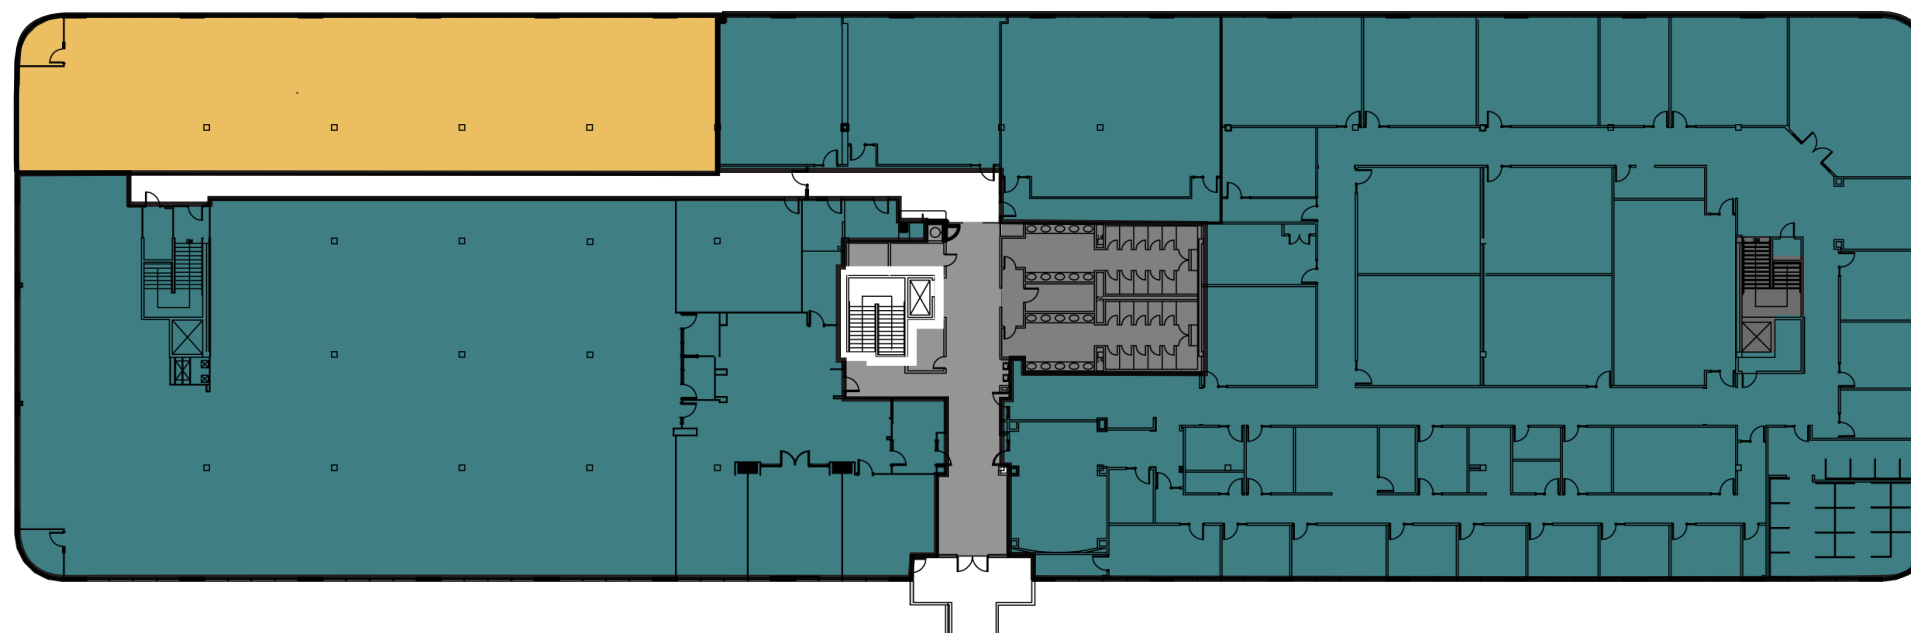

Everett Technical Park
1615 75th St. SW
Everett, WA 98203

Common

Leased

Available

- SUITE 230
Square Footage: 7,296 rsf
Rate: \$15

2

Second Floor

revised 05/05/09

Floor Load: 1.081