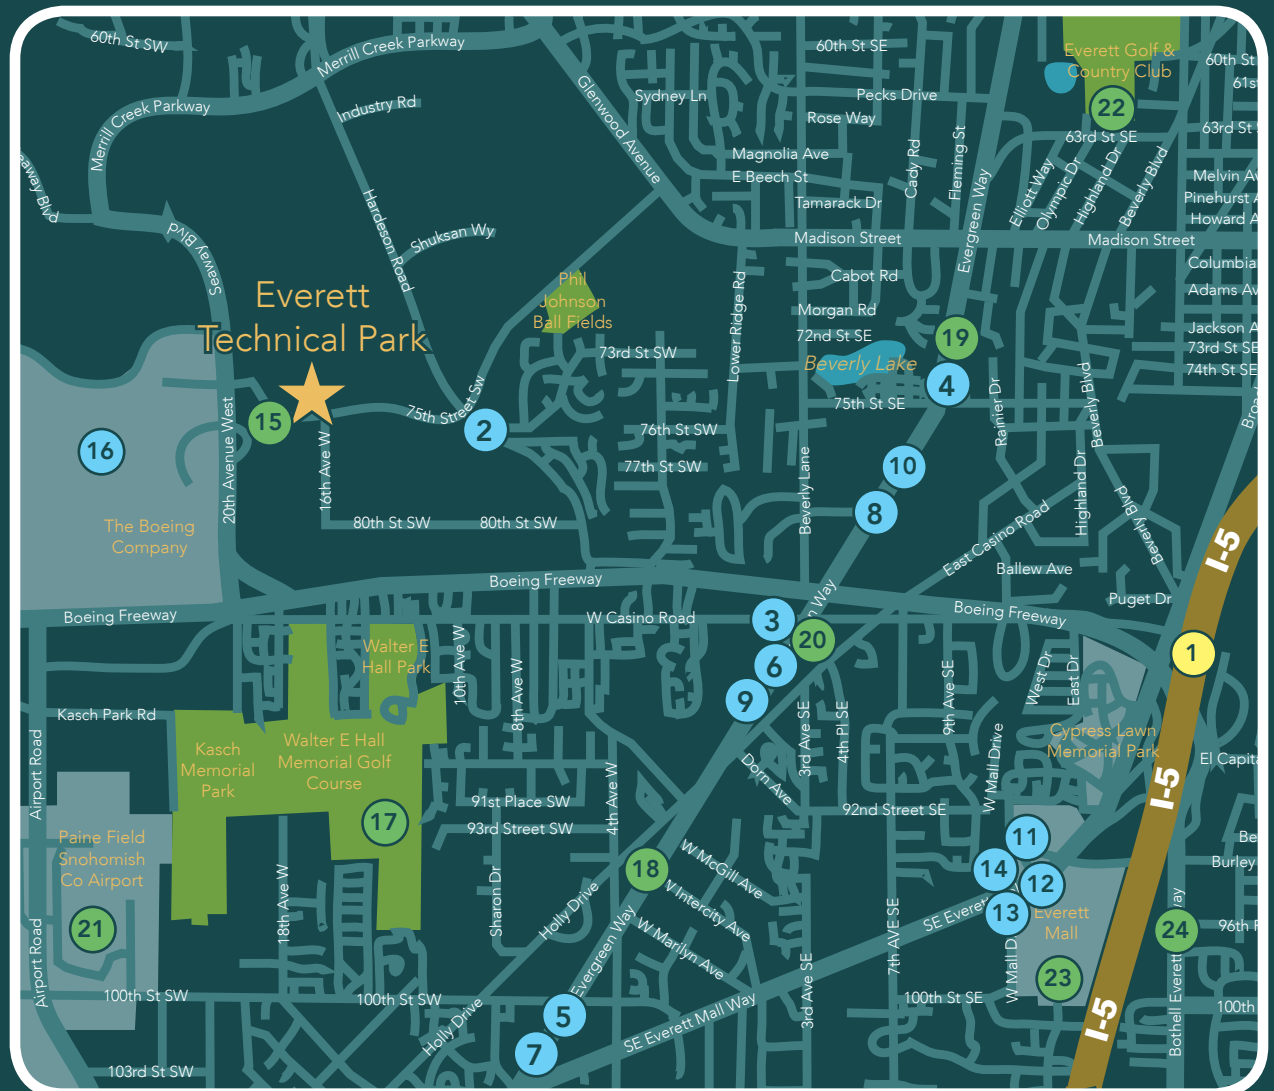

Everett Technical Park Surrounding Amenities

1615 75th Street SW - Everett, Washington 98203

MAJOR FREEWAYS & TRANSPORTATION

1 I-5

RESTAURANTS

- 2 Subway 0.4 miles
- 3 Keg Steakhouse & Bar 1.7 miles
- 4 Starbucks 2.4 miles
- 5 Outback Steakhouse 2.4 miles
- 6 Stuart Anderson's Black Angus 2.5 miles
- 7 IHOP Restaurant 2.5 miles
- 8 McDonalds 2.6 miles
- 9 Quizno's 2.6 miles
- 10 Lanna Thai 2.8 miles
- 11 Cold Stone Creamery 3.9 miles
- 12 Olive Garden 3.9 miles
- 13 Azteca Mexican Restaraunt 3.9 miles
- 14 Kyoto Japanese Steakhouse 4.1 miles

SHOPPING & SIGHT SEEING

- 15 ITT Technical Institute 1.4 miles
- 16 Boeing 1.5 miles
- 17 Walter E Hall Memorial Golf 1.7 miles
- 18 Everett Library 2.1 miles
- 19 Everett Dance Theater 2.3 miles
- 20 Fred Meyer 2.5 miles
- 21 Paine Field Airport 2.6 miles
- 22 Everett Golf & Country Club 3 miles
- 23 Everett Mall 3.9 miles
- 24 Travelodge 4 miles