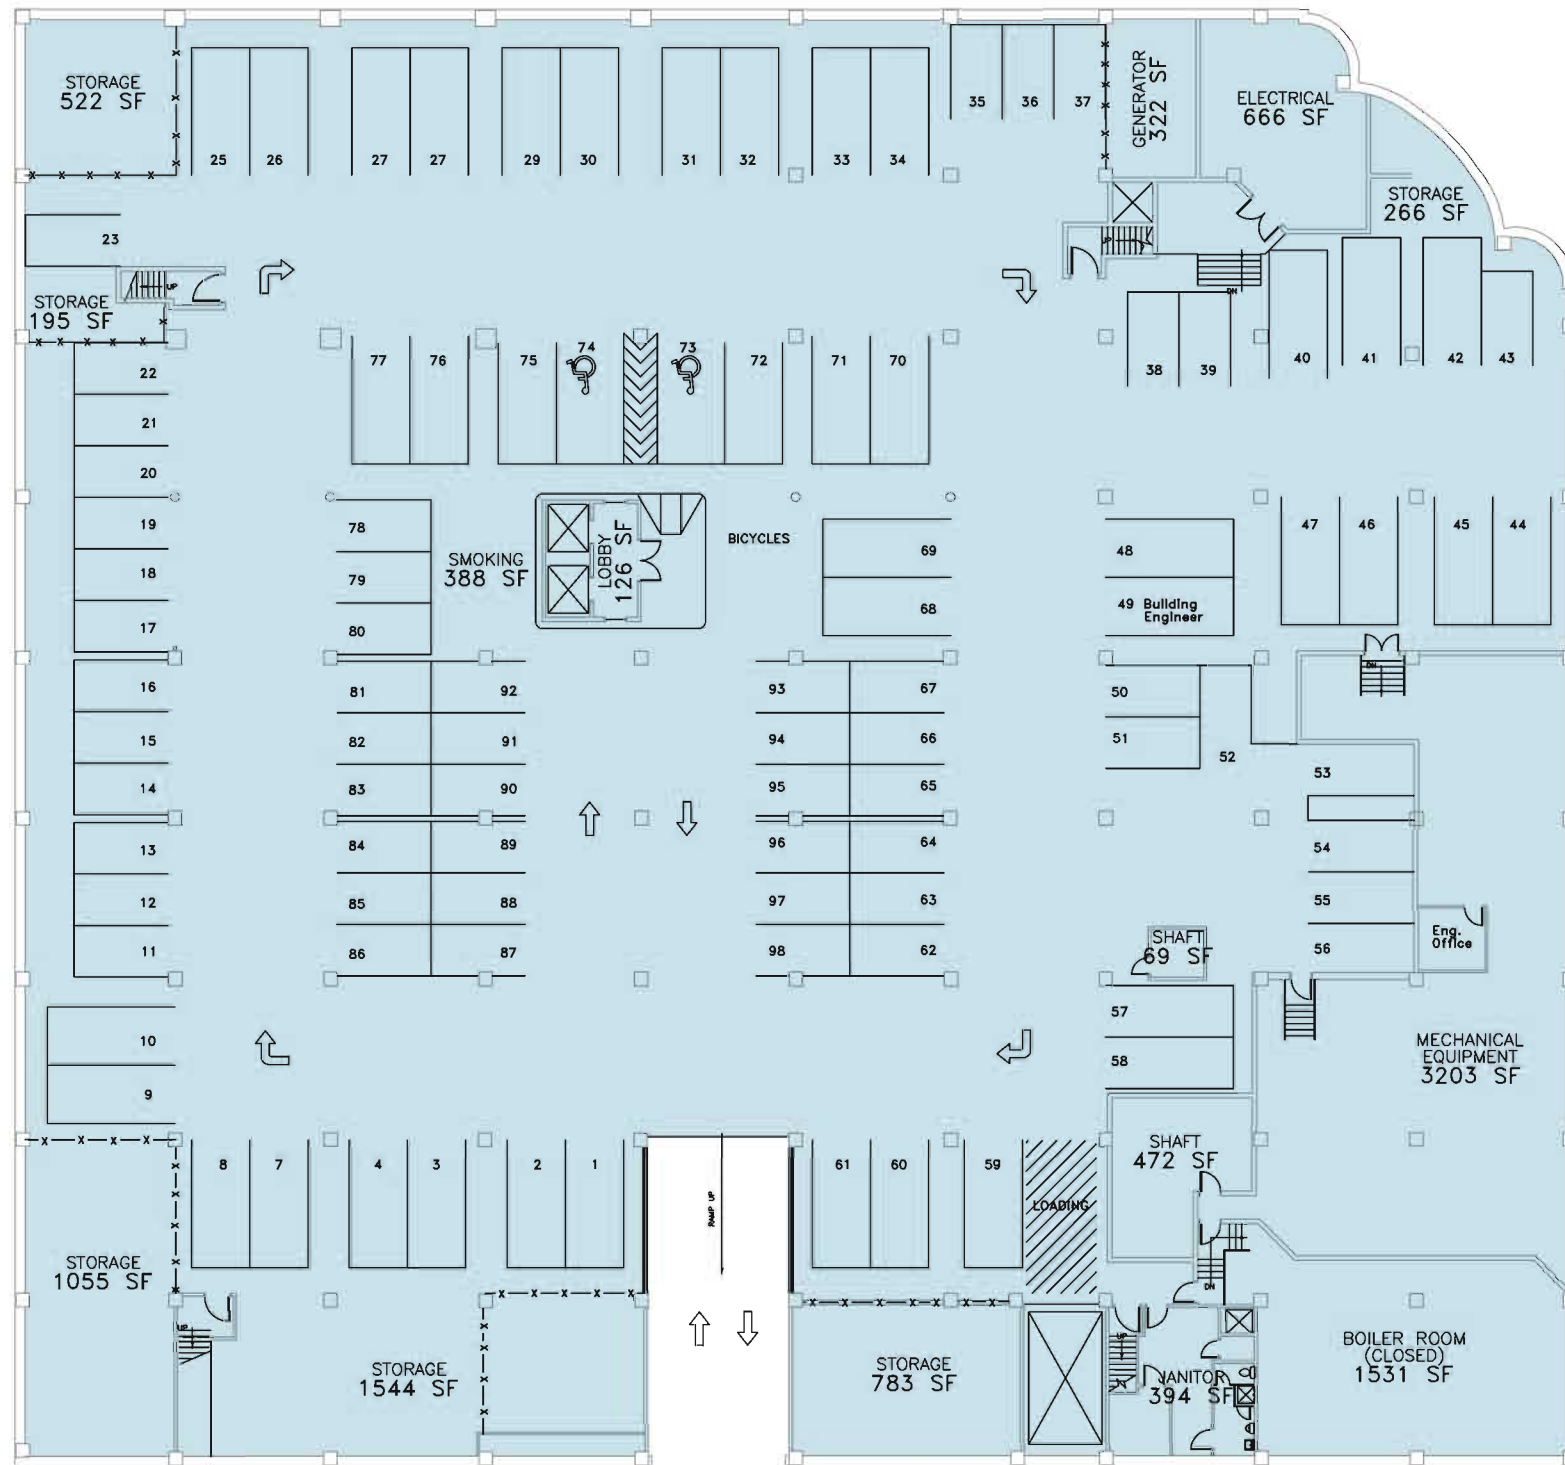

6th & Wall
521 Wall Street
Seattle, WA

 Parking

P

Parking